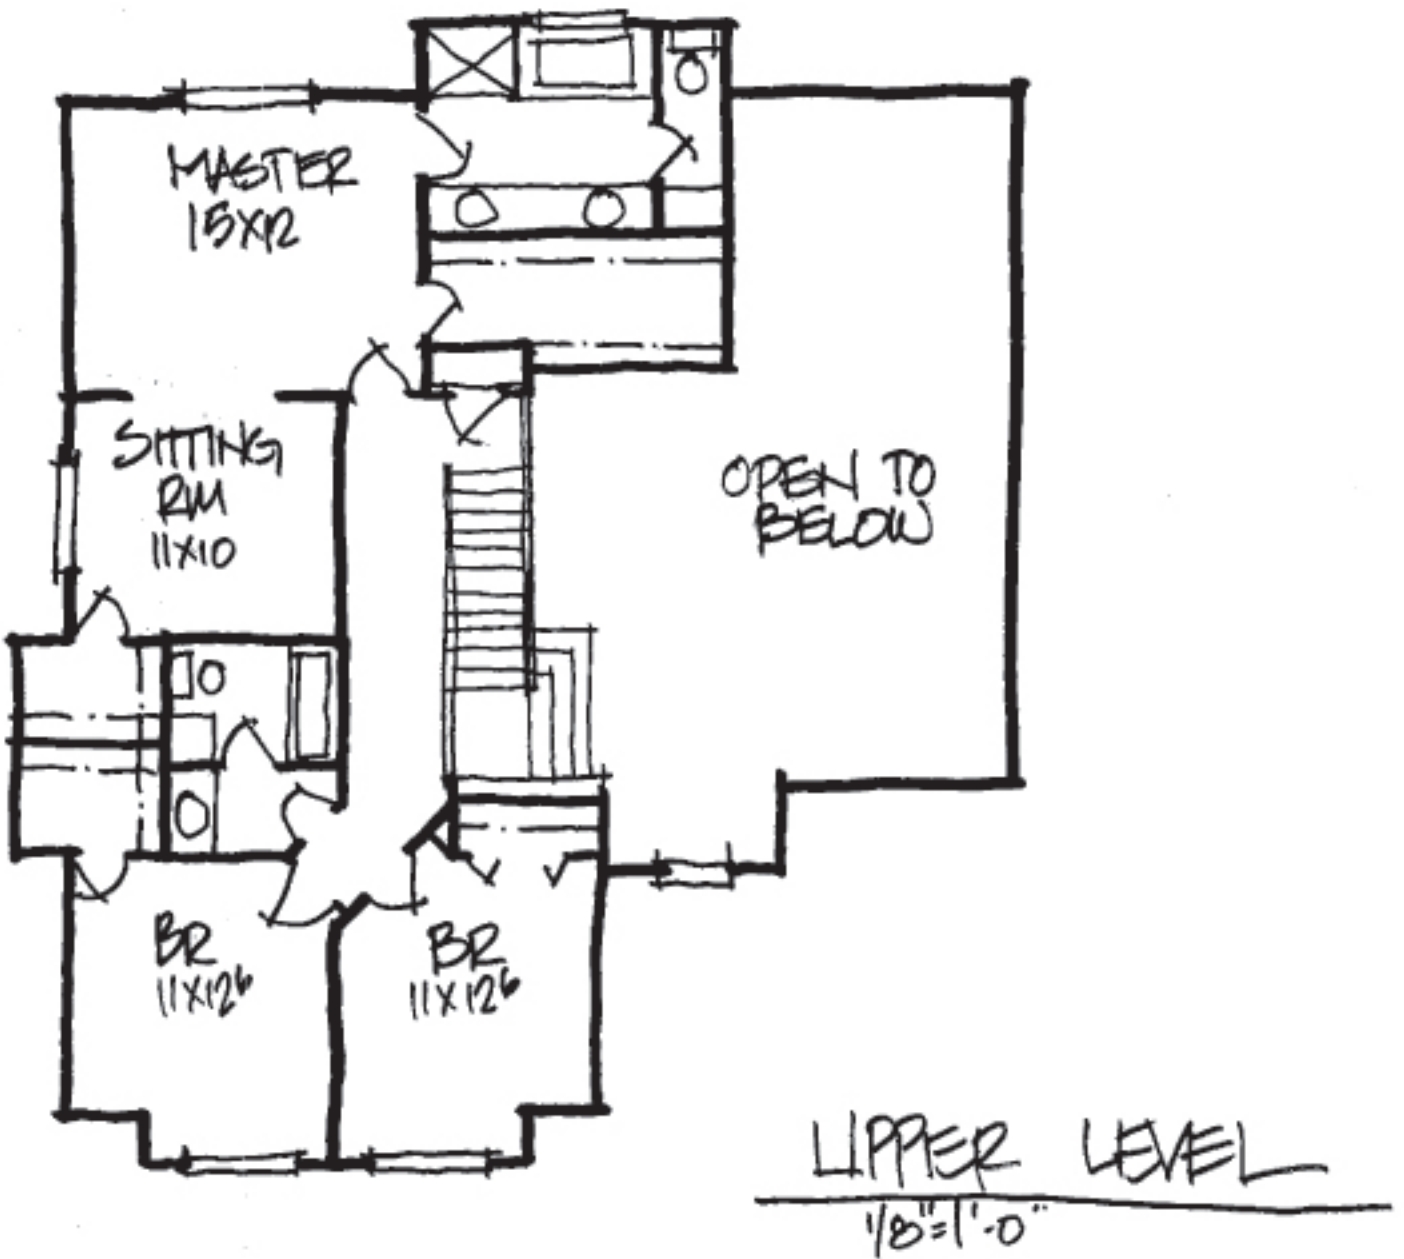

DEVON

CRAFTSMAN
1/8" = 1'-0"

VANGUARD
LGA

FRENCH COUNTRY

1/8"=1'-0"

VANGUARD
LEA

MODERN

1/8" = 1'-0"