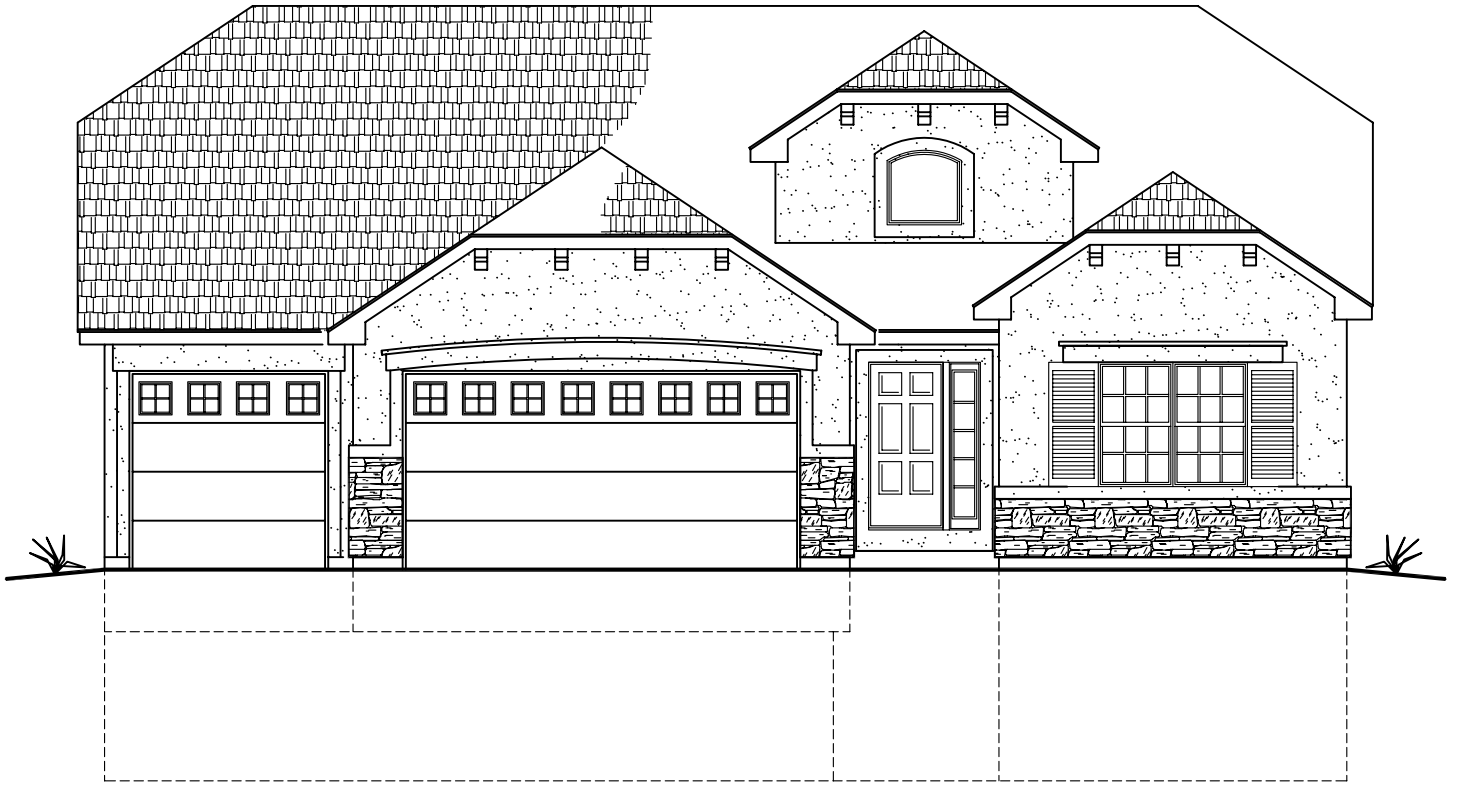

2 BEDROOM  
MAIN LEVEL 1772 sq ft  
 648 sq ft GARAGE

SITTING ROOM  
MAIN LEVEL      1772 sq ft  
                                  648 sq ft GARAGE

OPTIONAL FINISHED  
LOWER LEVEL

1370 sq ft FINISHED  
418 sq ft UNFINISHED

FRENCH COUNTRY  
FRONT ELEVATION

COLORADO ELEVATION  
FRONT ELEVATION

CRAFTSMAN  
FRONT ELEVATION

PRAIRIE  
FRONT ELEVATION

SPANISH  
FRONT ELEVATION

EUROPEAN COTTAGE  
FRONT ELEVATION