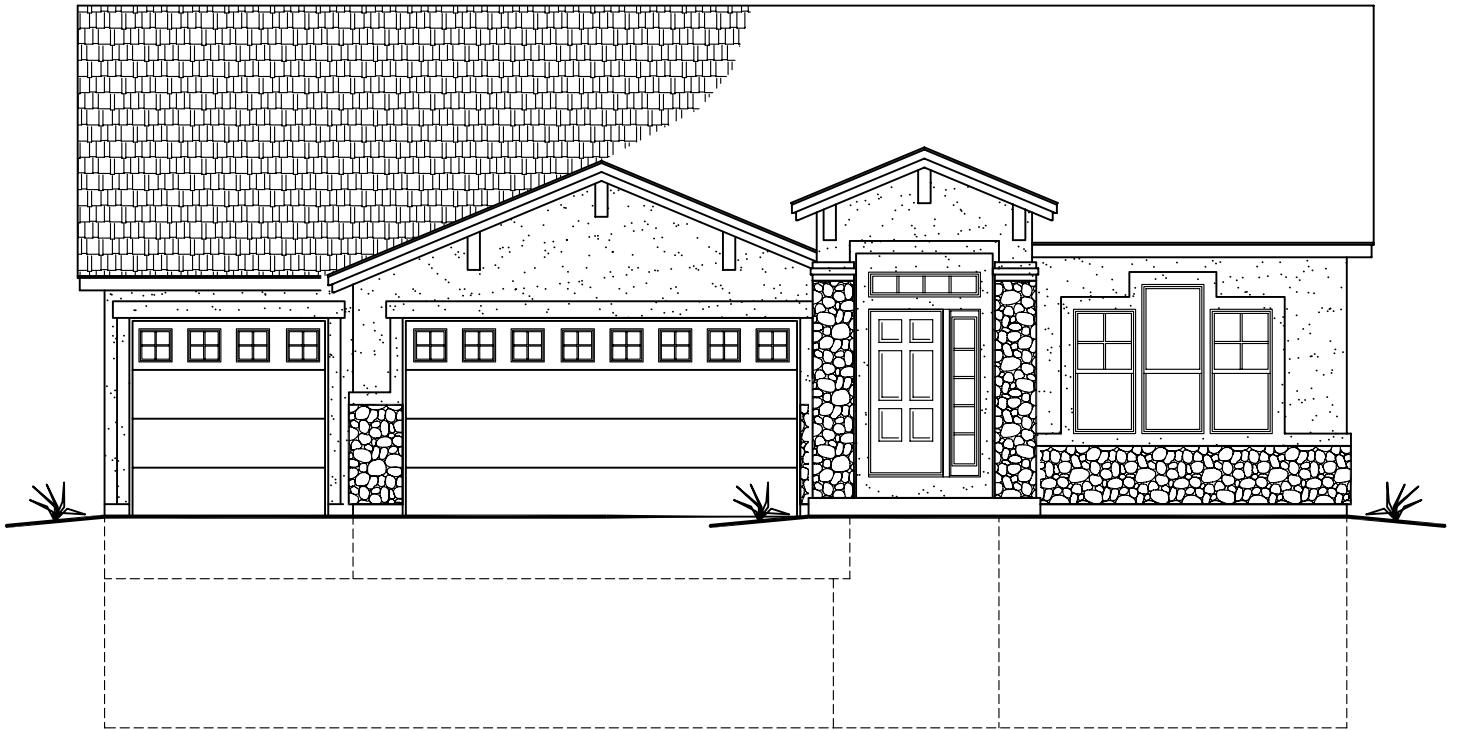

2 BEDROOM  
MAIN LEVEL 1772 sq ft  
 648 sq ft GARAGE

SITTING ROOM  
MAIN LEVEL      1772 sq ft  
                                  648 sq ft GARAGE

OPTIONAL FINISHED  
LOWER LEVEL

1370 sq ft FINISHED  
418 sq ft UNFINISHED

FRENCH COUNTRY  
FRONT ELEVATION

COLORADO ELEVATION  
FRONT ELEVATION

CRAFTSMAN  
FRONT ELEVATION

PRAIRIE  
FRONT ELEVATION

SPANISH  
FRONT ELEVATION

EUROPEAN COTTAGE  
FRONT ELEVATION