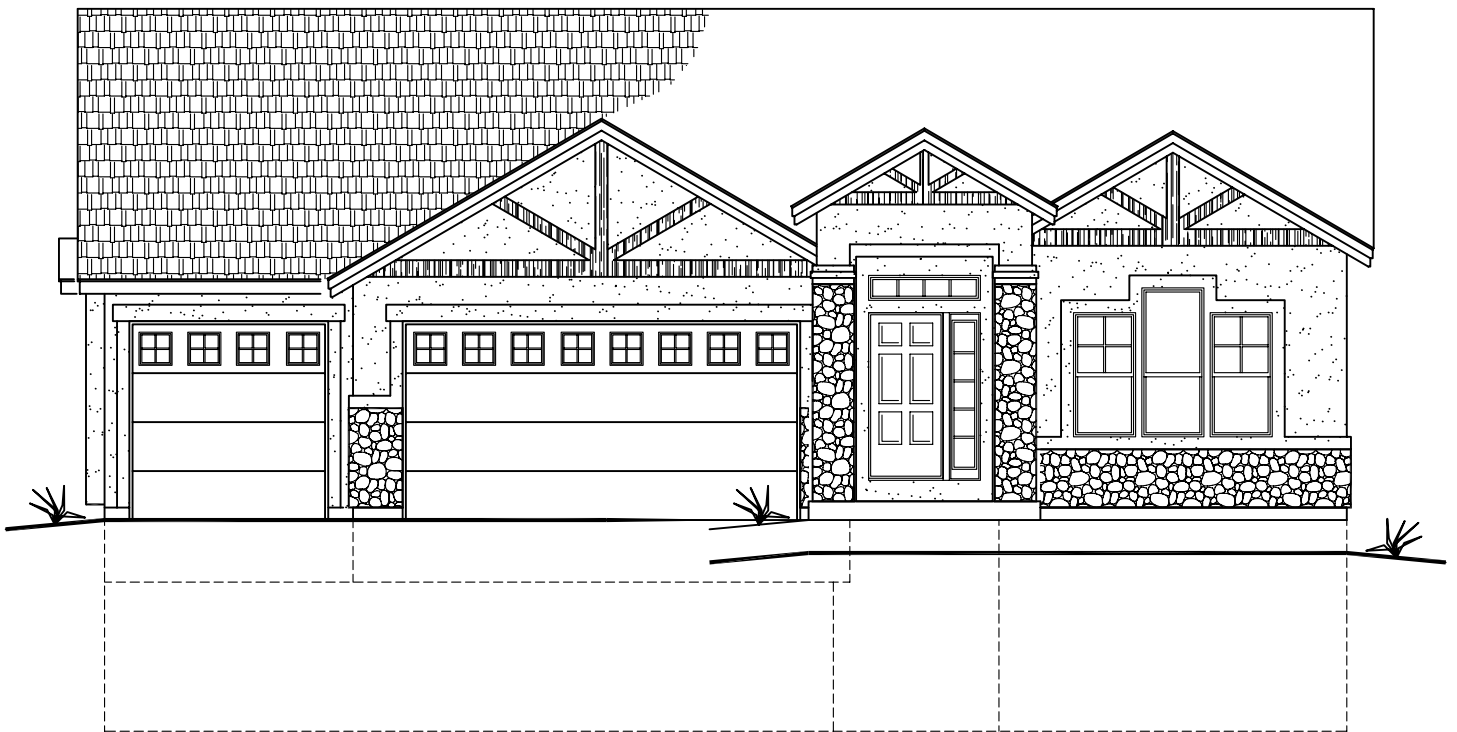

2 BEDROOM  
MAIN LEVEL 1772 sq ft  
 648 sq ft GARAGE

SITTING ROOM  
MAIN LEVEL      1772 sq ft  
                                  648 sq ft GARAGE

OPTIONAL FINISHED  
LOWER LEVEL

1370 sq ft FINISHED  
418 sq ft UNFINISHED

FRENCH COUNTRY  
FRONT ELEVATION

COLORADO ELEVATION  
FRONT ELEVATION

CRAFTSMAN  
FRONT ELEVATION

PRAIRIE  
FRONT ELEVATION

SPANISH  
FRONT ELEVATION

EUROPEAN COTTAGE  
FRONT ELEVATION