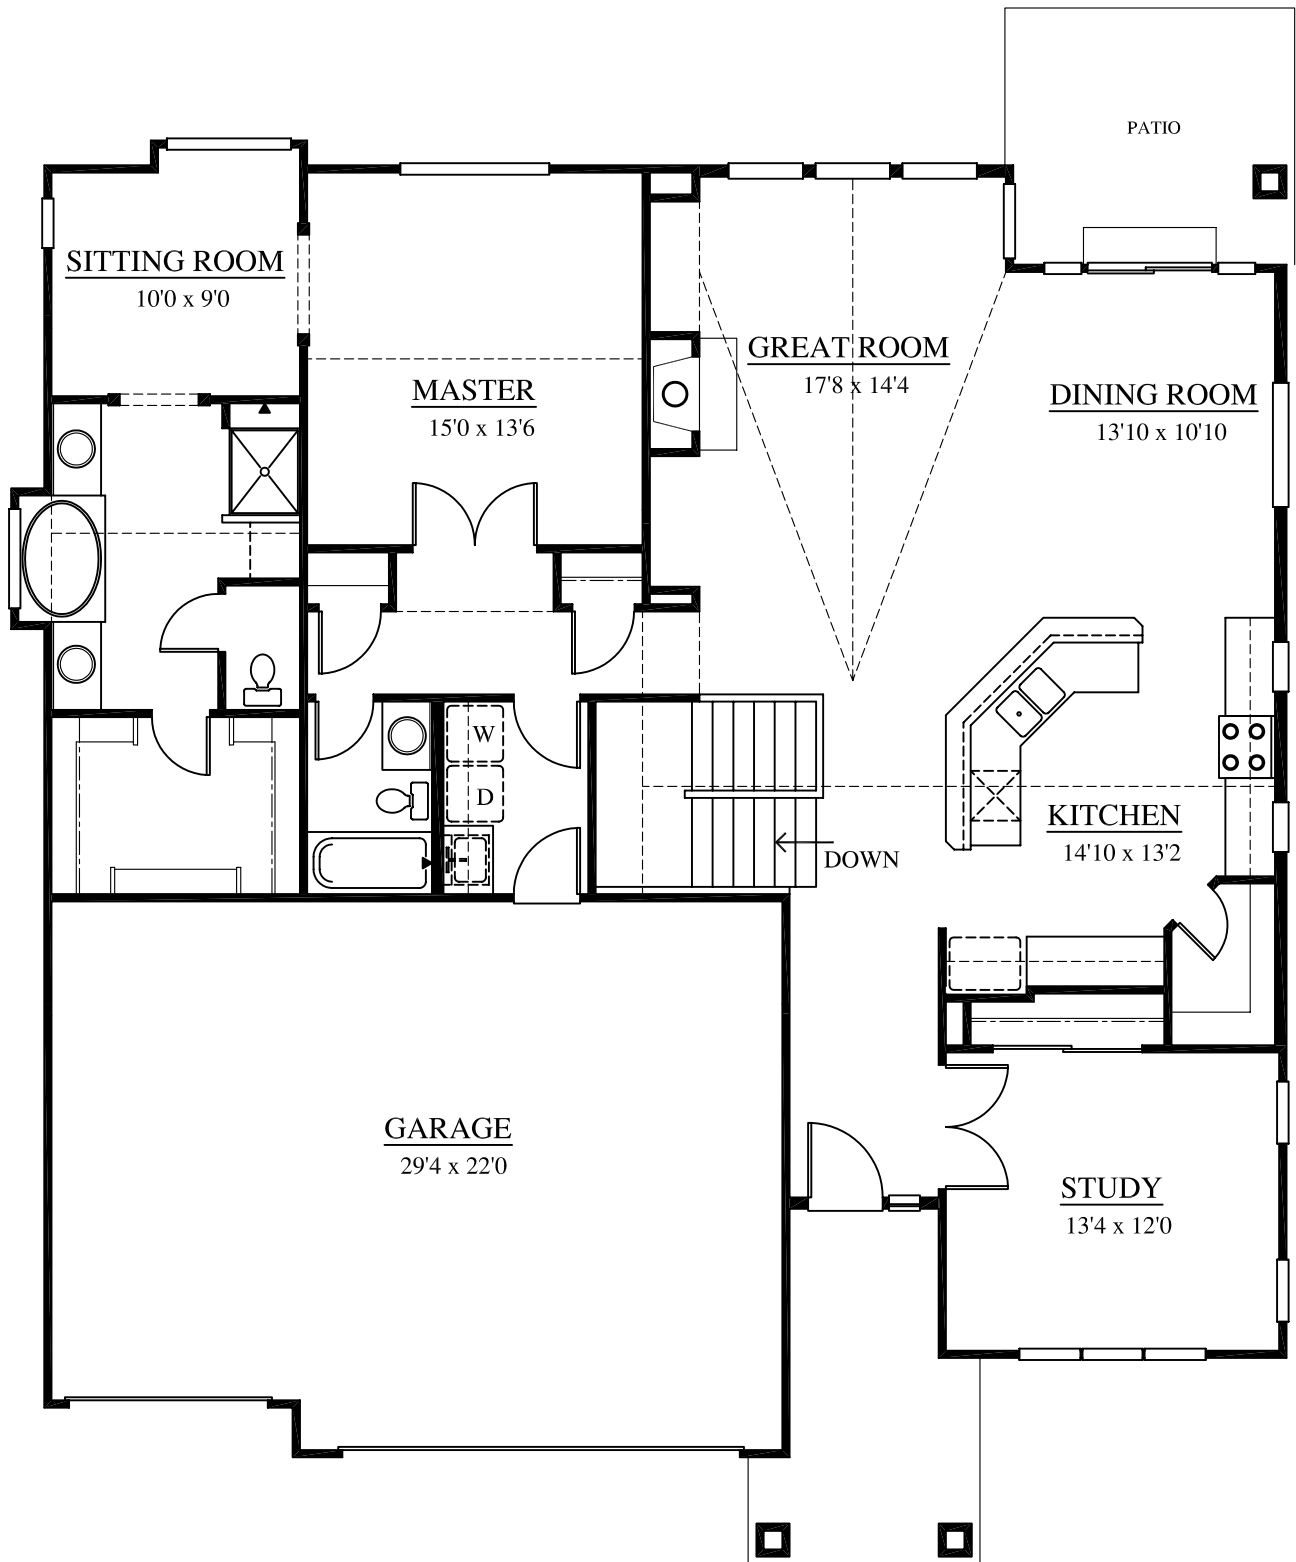

2 BEDROOM  
MAIN LEVEL 1772 sq ft  
 648 sq ft GARAGE

SITTING ROOM  
MAIN LEVEL      1772 sq ft  
                                  648 sq ft GARAGE

OPTIONAL FINISHED  
LOWER LEVEL

1370 sq ft FINISHED  
418 sq ft UNFINISHED