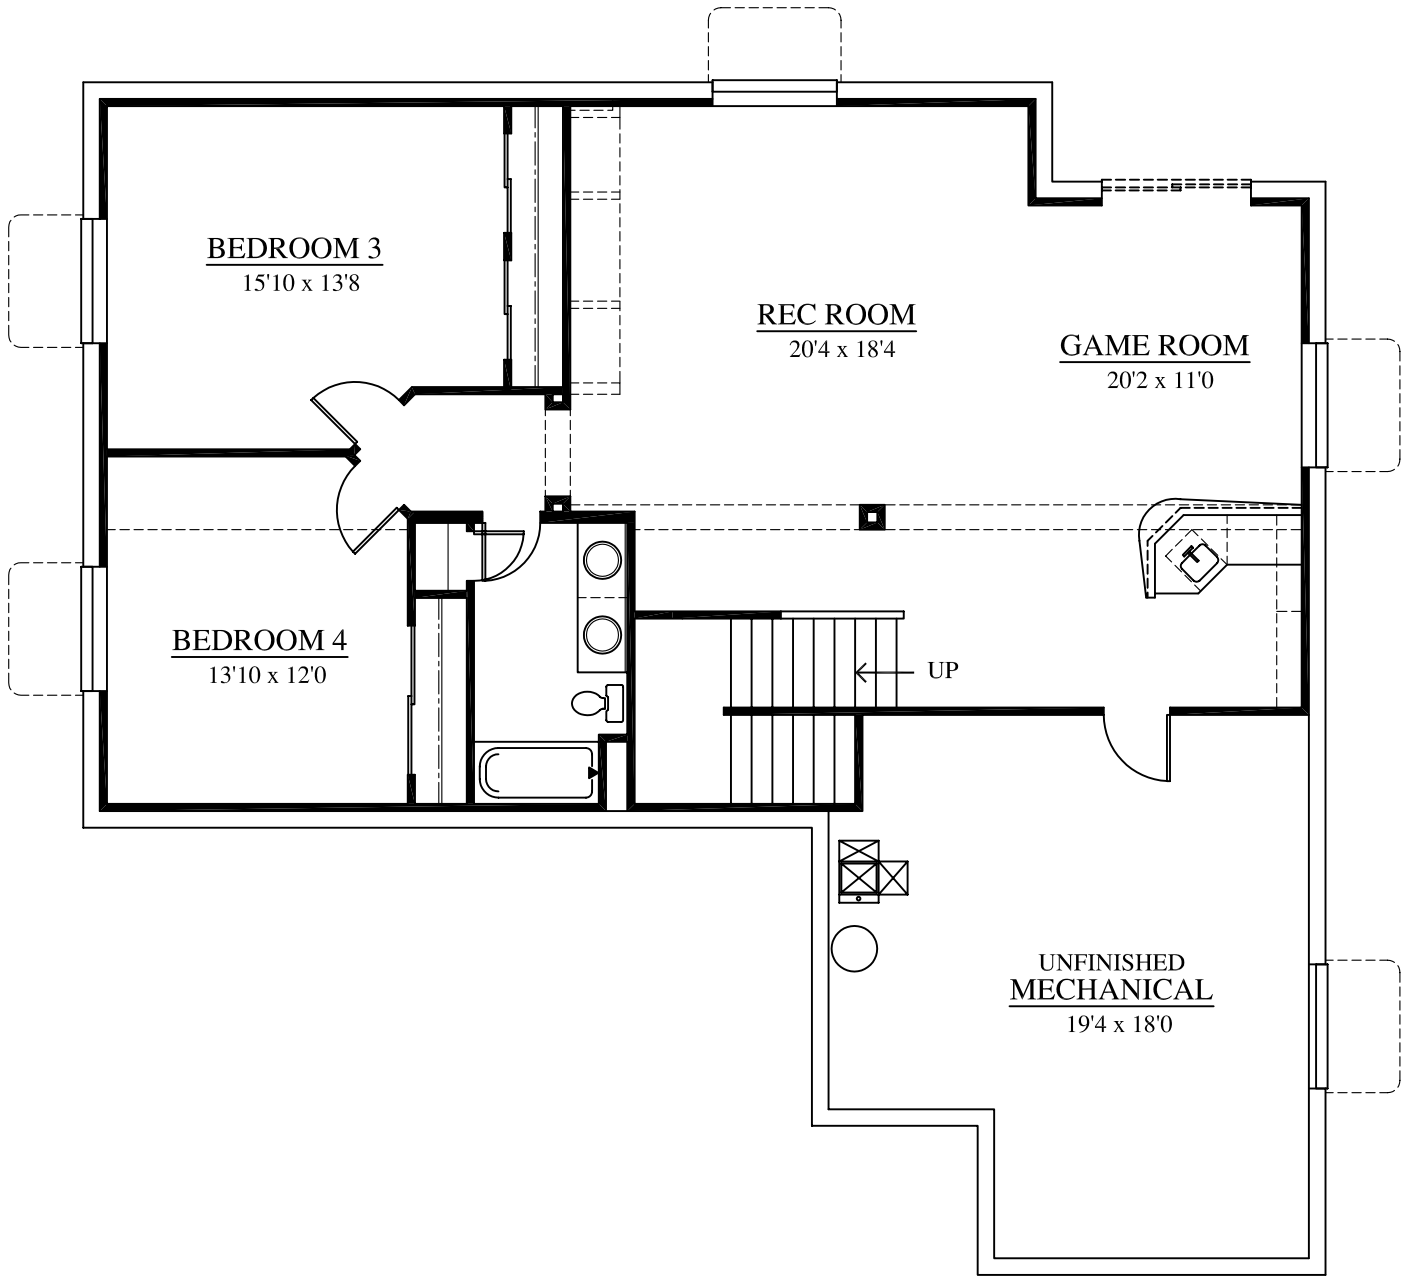

2 BEDROOM  
MAIN LEVEL 1772 sq ft  
 648 sq ft GARAGE

SITTING ROOM  
MAIN LEVEL      1772 sq ft  
                                  648 sq ft GARAGE

OPTIONAL FINISHED  
LOWER LEVEL

1370 sq ft FINISHED  
418 sq ft UNFINISHED