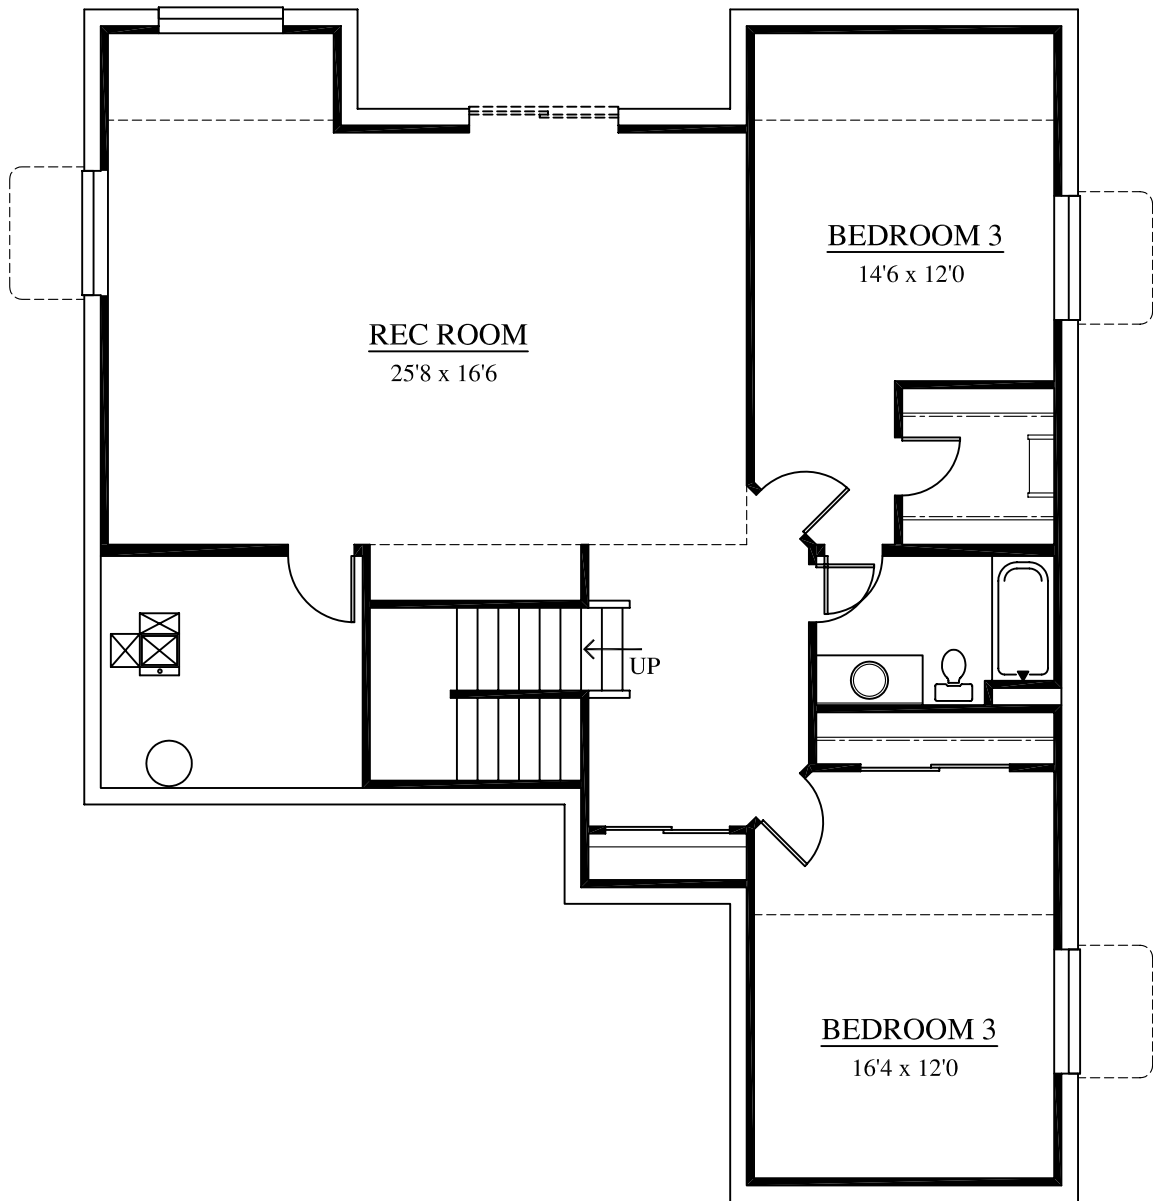

MAIN LEVEL 1504 sq ft
726 sq ft GARAGE

LOWER LEVEL

1364 sq ft FINISHED
106 sq ft UNFINISHED

CRAFTSMAN
FRONT ELEVATION

FRENCH COUNTRY
FRONT ELEVATION