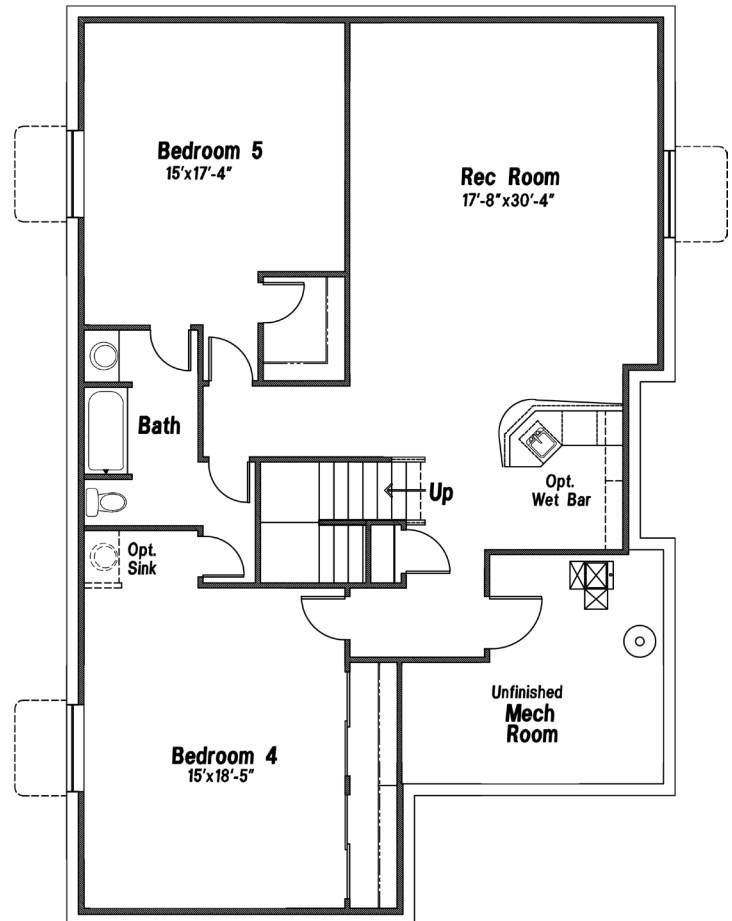

## Athens

3,495 Sq.Ft. | 1,724 Sq.Ft. Finished

*Craftsman* (Included)

*European Cottage*

*Modern Contemporary*

Scan with your smart  
phone to see more

Updated April 10, 2018

\*This is a marketing rendering, square footage and elevations subject to change.

719.487.8957

| [www.VanguardNewHomes.com](http://www.VanguardNewHomes.com)

| Models Open Daily, Call For More Info

**Main Level**  
1724 FINISHED SQ. FT.

**Optional Finished Basement**  
1536 FINISHED SQ. FT.  
235 UNFINISHED SQ. FT.