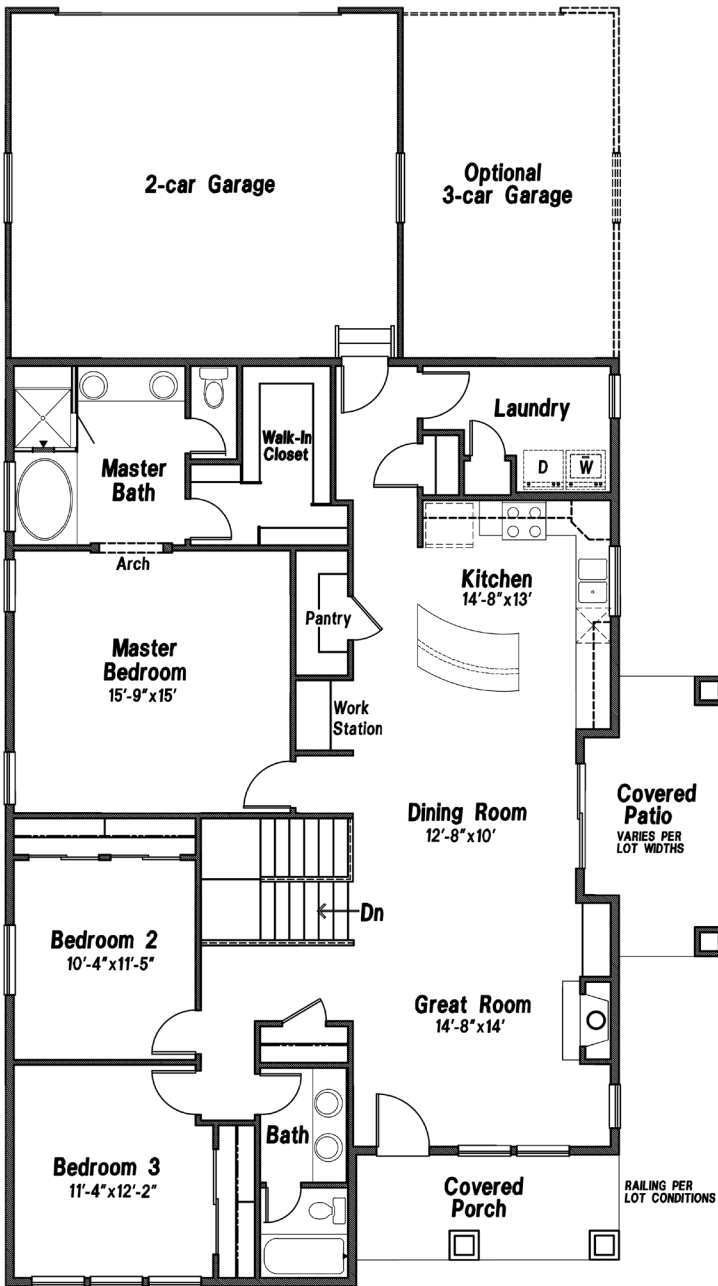

## Athens

3,495 Sq.Ft. | 1,724 Sq.Ft. Finished

*Craftsman* (Included)

*European Cottage*

*Modern Contemporary*

Scan with your smart  
phone to see more

Updated April 10, 2018

\*This is a marketing rendering, square footage and elevations subject to change.

719.487.8957

| [www.VanguardNewHomes.com](http://www.VanguardNewHomes.com)

| Models Open Daily, Call For More Info

**Main Level**  
1724 FINISHED SQ. FT.

**Optional Finished Basement**  
1536 FINISHED SQ. FT.  
235 UNFINISHED SQ. FT.