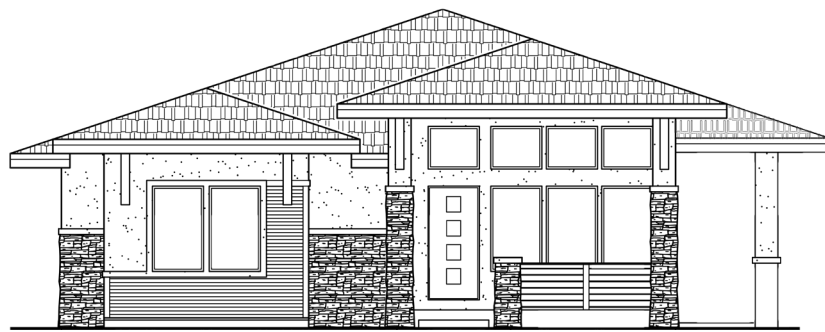

Modern Contemporary

Scan with your smart
phone to see more

Updated December 5, 2016 *This is a marketing rendering, square footage and elevations subject to change.

719.487.8957 | www.VanguardNewHomes.com | Models Open Daily, Call For More Info