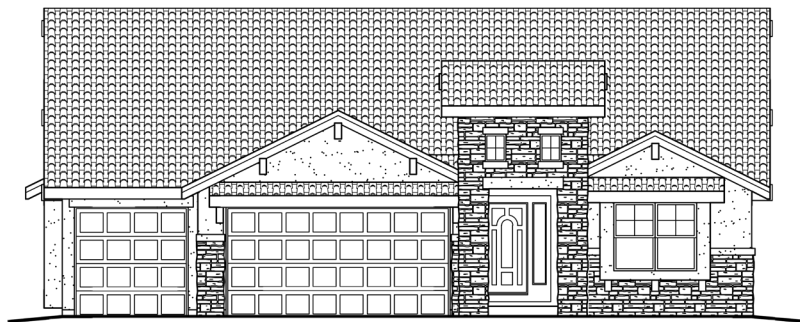

VANGUARD HOMES

'van-gard: at the forefront

Hillingdon II

3,778 Sq.Ft. | 1,891 Sq.Ft. Finished

Craftsman (Included)

European Cottage

Tuscan

Scan with your smart
phone to see more

Updated April 10, 2018

*This is a marketing rendering, square footage and elevations subject to change.

719.487.8957

| www.VanguardNewHomes.com

| Models Open Daily, Call For More Info

VANGUARD HOMES

'van-gard: at the forefront

Hillingdon II

Main Level

1891 sq ft FINISHED

Updated April 10, 2018

*This is a marketing rendering, square footage and elevations subject to change.

719.487.8957

| www.VanguardNewHomes.com

| Models Open Daily, Call For More Info