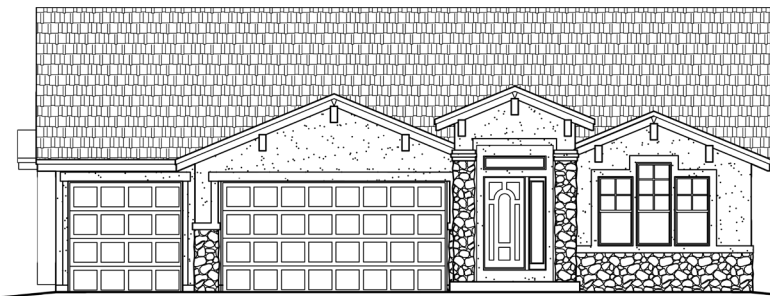

VANGUARD HOMES

'van-gard: at the forefront

Hillingdon II

3,778 Sq.Ft. | 1,891 Sq.Ft. Finished

Craftsman (Included)

European Cottage

Tuscan

Scan with your smart
phone to see more

Updated April 10, 2018

*This is a marketing rendering, square footage and elevations subject to change.

719.487.8957

| www.VanguardNewHomes.com

| Models Open Daily, Call For More Info

VANGUARD HOMES

'van-gard: at the forefront