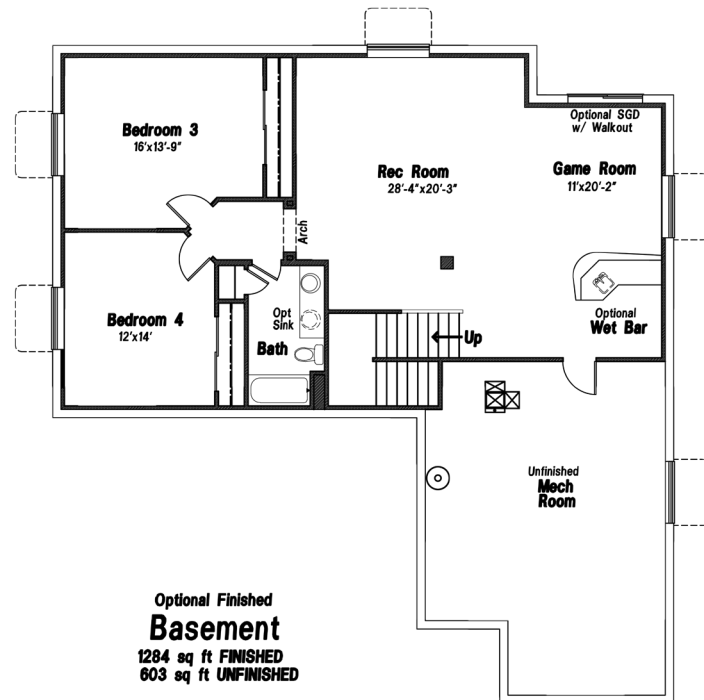

VANGUARD HOMES

'van-gard: at the forefront

Hillingdon II

3,778 Sq.Ft. | 1,891 Sq.Ft. Finished

Craftsman (Included)

European Cottage

Tuscan

Scan with your smart
phone to see more

Hillingdon II

Main Level

1891 sq ft FINISHED

Updated April 10, 2018

*This is a marketing rendering, square footage and elevations subject to change.

719.487.8957

| www.VanguardNewHomes.com

| Models Open Daily, Call For More Info