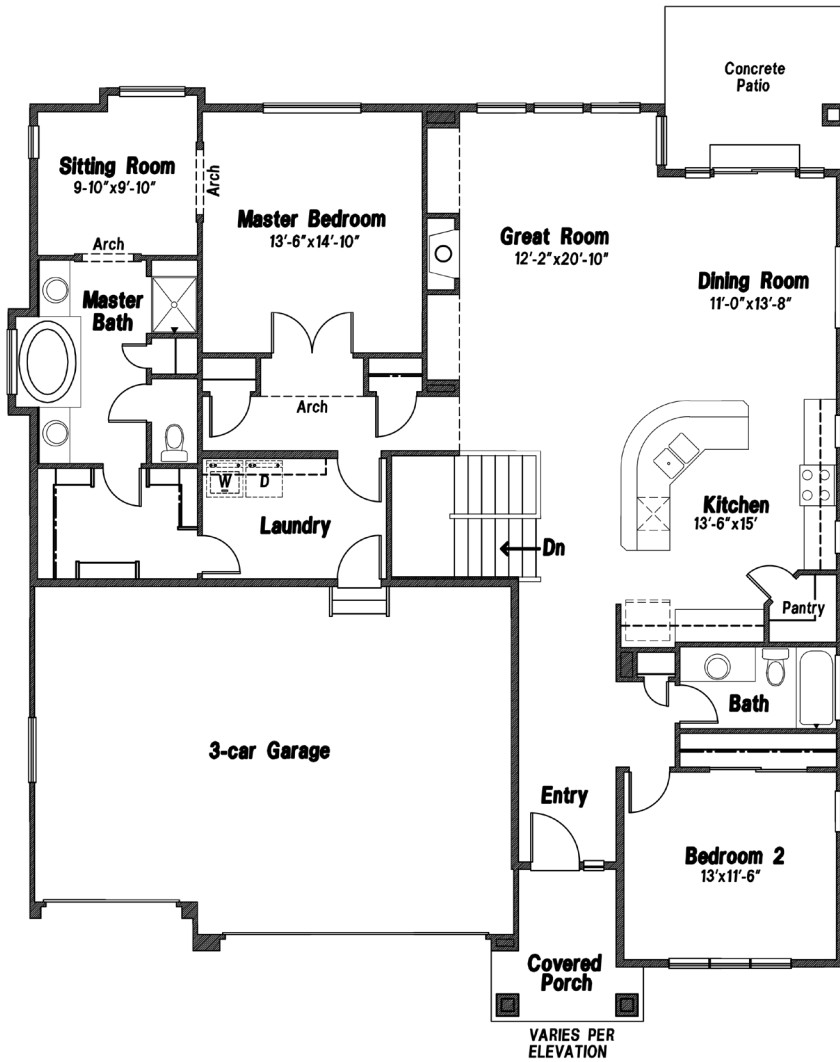

VANGUARD HOMES

'van-gard: at the forefront

Hillingdon II

3,778 Sq.Ft. | 1,891 Sq.Ft. Finished

Craftsman (Included)

European Cottage

Tuscan

Scan with your smart
phone to see more

Updated April 10, 2018

*This is a marketing rendering, square footage and elevations subject to change.

719.487.8957

| www.VanguardNewHomes.com

| Models Open Daily, Call For More Info

VANGUARD HOMES

'van-gard: at the forefront

Hillingdon II

Main Level

1891 sq ft FINISHED

Updated April 10, 2018

*This is a marketing rendering, square footage and elevations subject to change.

719.487.8957

| www.VanguardNewHomes.com

| Models Open Daily, Call For More Info