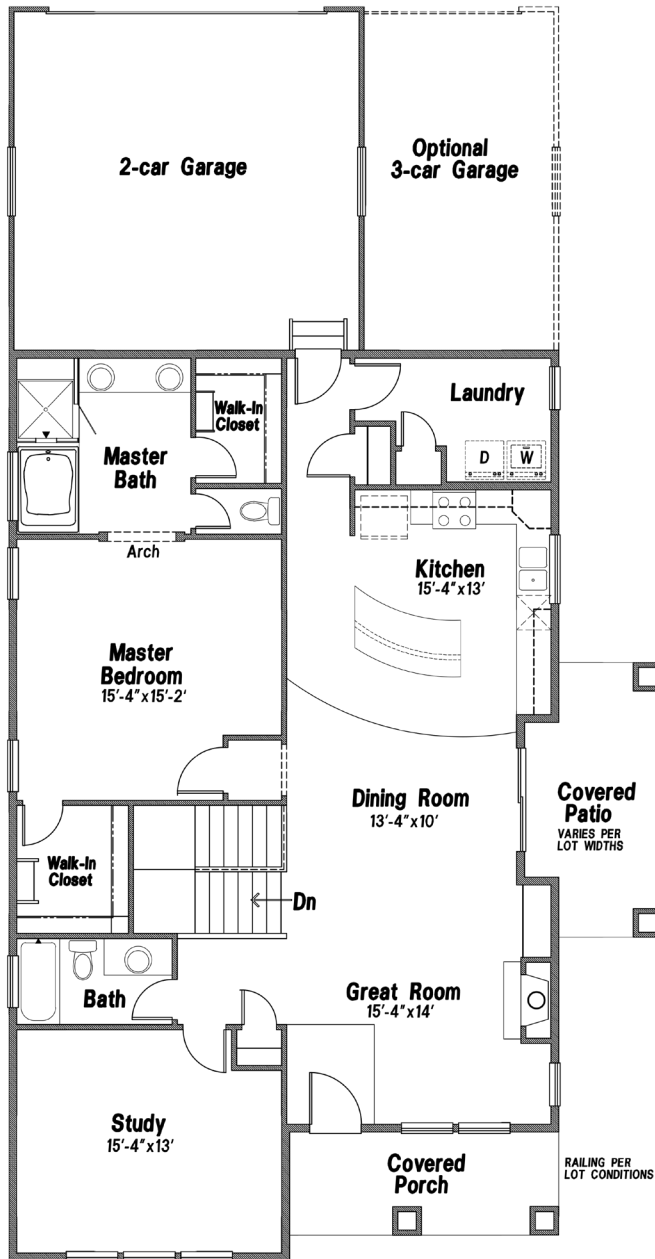

## Madison

3,120 Sq.Ft. | 1,560 Sq.Ft. Finished

*Craftsman* (Included)

*French Country*

*Modern Contemporary*

Scan with your smart  
phone to see more

Updated October 5, 2017

\*This is a marketing rendering, square footage and elevations subject to change.

## Madison

**Main Level**  
1560 FINISHED SQ. FT.

**Optional Finished Basement**  
1306 FINISHED SQ. FT.  
254 UNFINISHED SQ. FT.

Updated October 5, 2017

\*This is a marketing rendering, square footage and elevations subject to change.