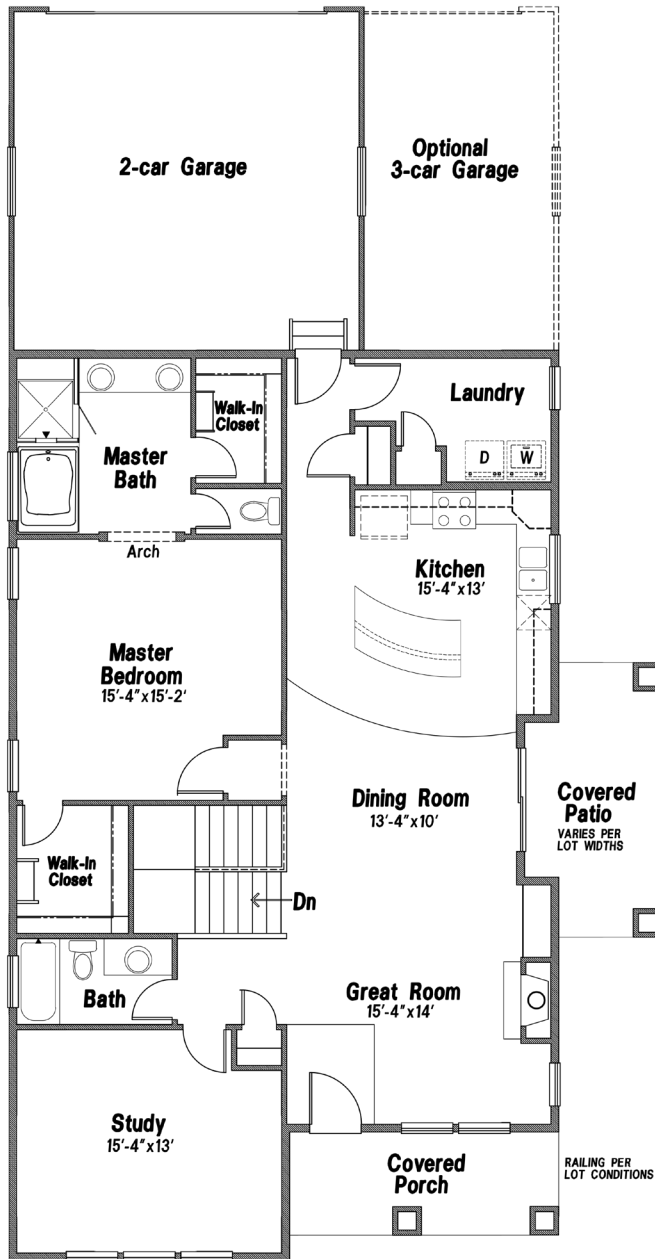

VANGUARD HOMES

'van-gård: at the forefront

Madison

3,120 Sq.Ft. | 1,560 Sq.Ft. Finished

Craftsman (Included)

French Country

Modern Contemporary

Scan with your smart phone to see more

Updated December 5, 2016

*This is a marketing rendering, square footage and elevations subject to change.

719.487.8957

| www.VanguardNewHomes.com

| Models Open Daily, Call For More Info

VANGUARD HOMES

'van-gard: at the forefront

Madison

Main Level
1560 FINISHED SQ. FT.

Optional Finished Basement
1306 FINISHED SQ. FT.
254 UNFINISHED SQ. FT.

Updated December 5, 2016

*This is a marketing rendering, square footage and elevations subject to change.