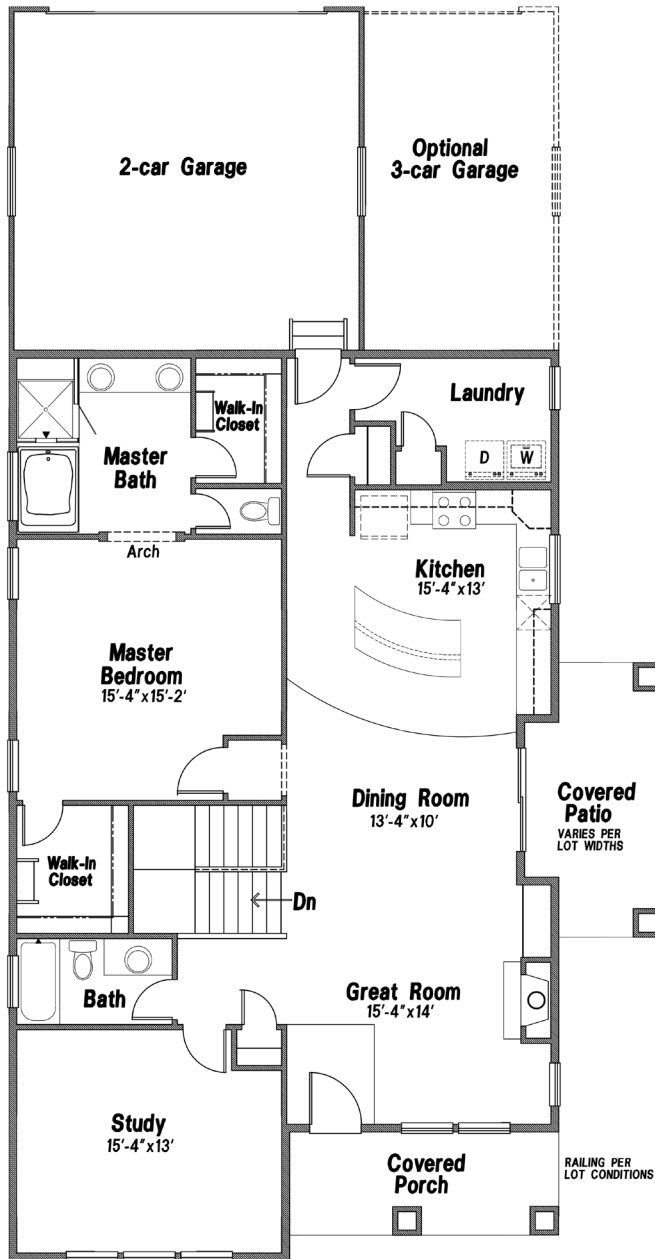

VANGUARD HOMES

'van-gård: at the forefront

Madison

3,120 Sq.Ft. | 1,560 Sq.Ft. Finished

Craftsman (Included)

European Cottage

Modern Contemporary

Updated April 10, 2018

*This is a marketing rendering, square footage and elevations subject to change.

Scan with your smart
phone to see more

719.487.8957

| www.VanguardNewHomes.com

| Models Open Daily, Call For More Info

Main Level
 1560 FINISHED SQ. FT.

Optional Finished Basement
 1306 FINISHED SQ. FT.
 254 UNFINISHED SQ. FT.

Updated October 5, 2017

*This is a marketing rendering, square footage and elevations subject to change.

719.487.8957

| www.VanguardNewHomes.com