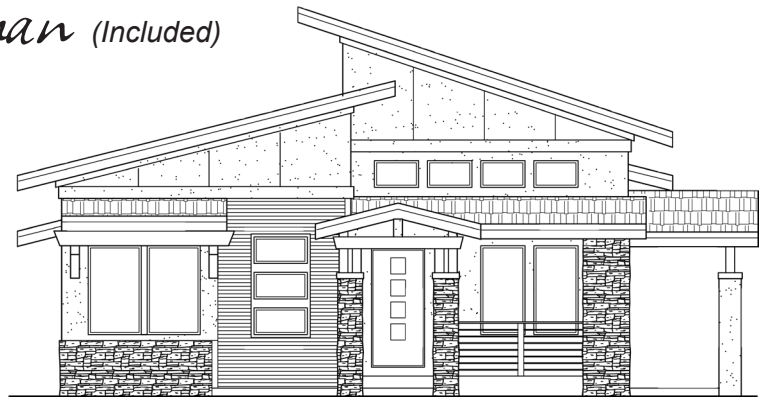

VANGUARD HOMES

'van-gård: at the forefront

Madison

3,120 Sq.Ft. | 1,560 Sq.Ft. Finished

Craftsman (Included)

French Country

Modern Contemporary

Scan with your smart phone to see more

Updated December 5, 2016

*This is a marketing rendering, square footage and elevations subject to change.

719.487.8957

| www.VanguardNewHomes.com

| Models Open Daily, Call For More Info

VANGUARD HOMES

'van-gard: at the forefront