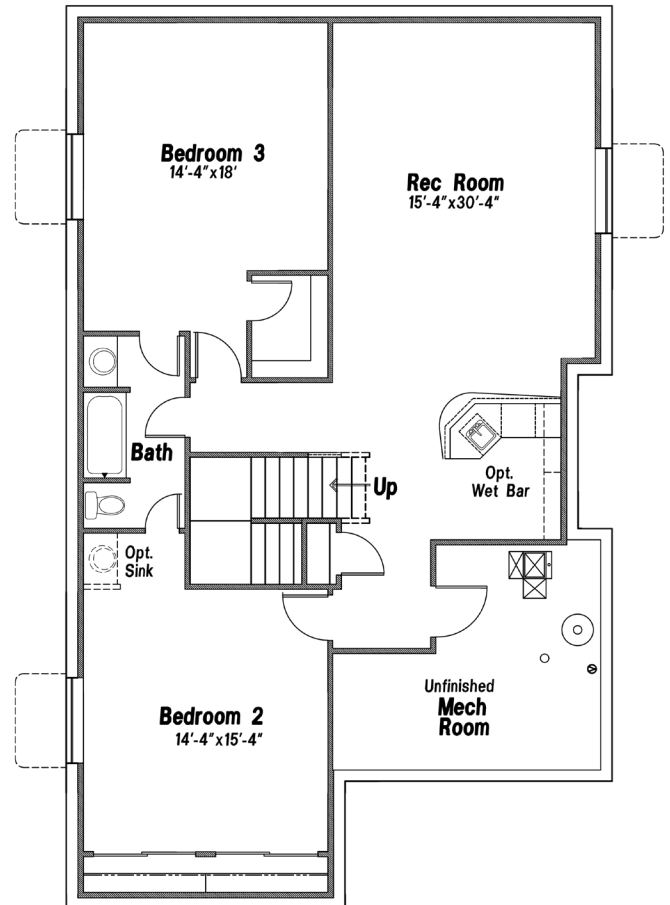

## Madison

3,120 Sq.Ft. | 1,560 Sq.Ft. Finished

*Craftsman* (Included)

*French Country*

*Modern Contemporary*

Scan with your smart  
phone to see more

Updated October 5, 2017

\*This is a marketing rendering, square footage and elevations subject to change.

## Madison

**Main Level**  
1560 FINISHED SQ. FT.

**Optional Finished Basement**  
1306 FINISHED SQ. FT.  
254 UNFINISHED SQ. FT.

Updated October 5, 2017

\*This is a marketing rendering, square footage and elevations subject to change.