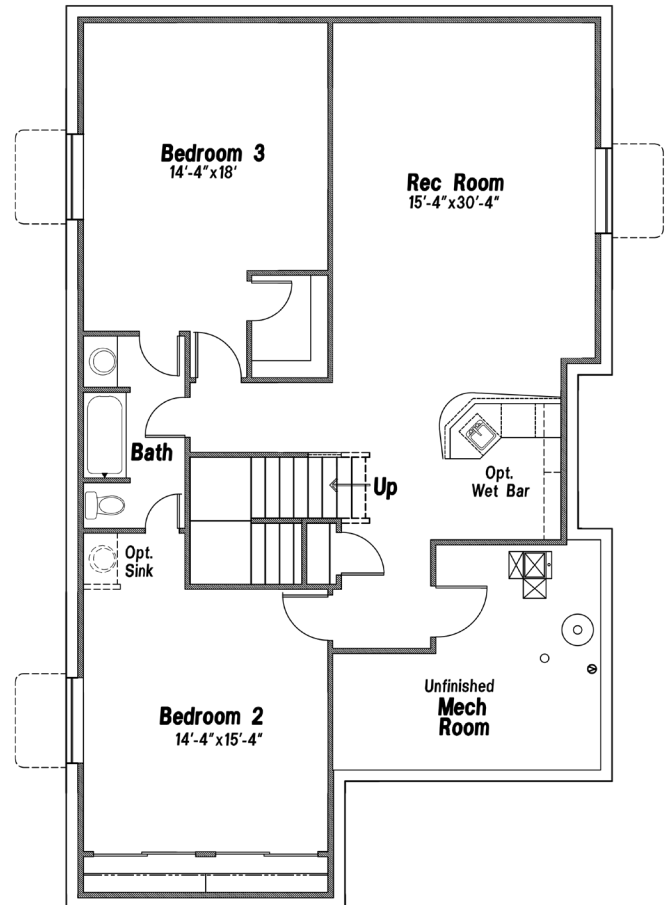

VANGUARD HOMES

'van-gård: at the forefront

Madison

3,120 Sq.Ft. | 1,560 Sq.Ft. Finished

Craftsman (Included)

European Cottage

Modern Contemporary

Updated April 10, 2018

*This is a marketing rendering, square footage and elevations subject to change.

Scan with your smart
phone to see more

719.487.8957

| www.VanguardNewHomes.com

| Models Open Daily, Call For More Info

Main Level
 1560 FINISHED SQ. FT.

Optional Finished Basement
 1306 FINISHED SQ. FT.
 254 UNFINISHED SQ. FT.

Updated October 5, 2017

*This is a marketing rendering, square footage and elevations subject to change.

719.487.8957

| www.VanguardNewHomes.com