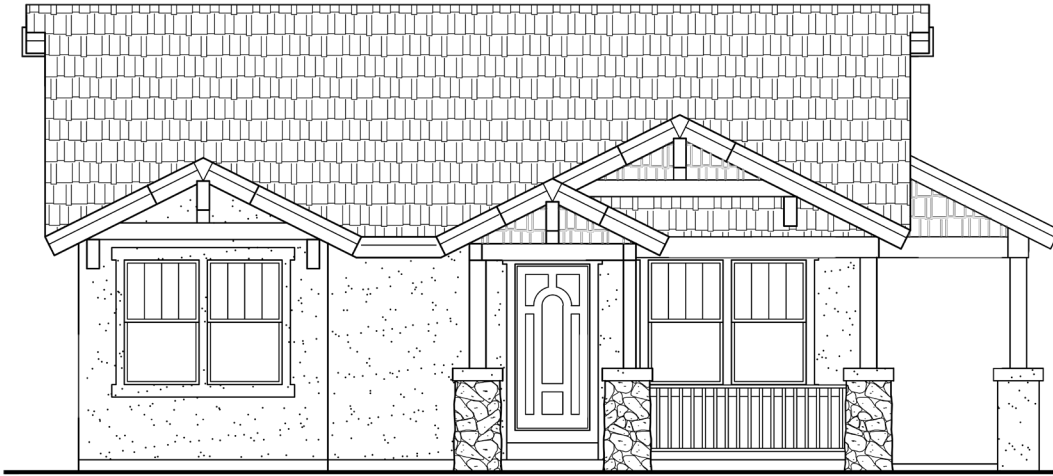

VANGUARD HOMES

'van-gård: at the forefront

Madison

3,120 Sq.Ft. | 1,560 Sq.Ft. Finished

Craftsman (Included)

European Cottage

Modern Contemporary

Updated April 10, 2018

*This is a marketing rendering, square footage and elevations subject to change.

Scan with your smart
phone to see more

719.487.8957

| www.VanguardNewHomes.com

| Models Open Daily, Call For More Info

Main Level
 1560 FINISHED SQ. FT.