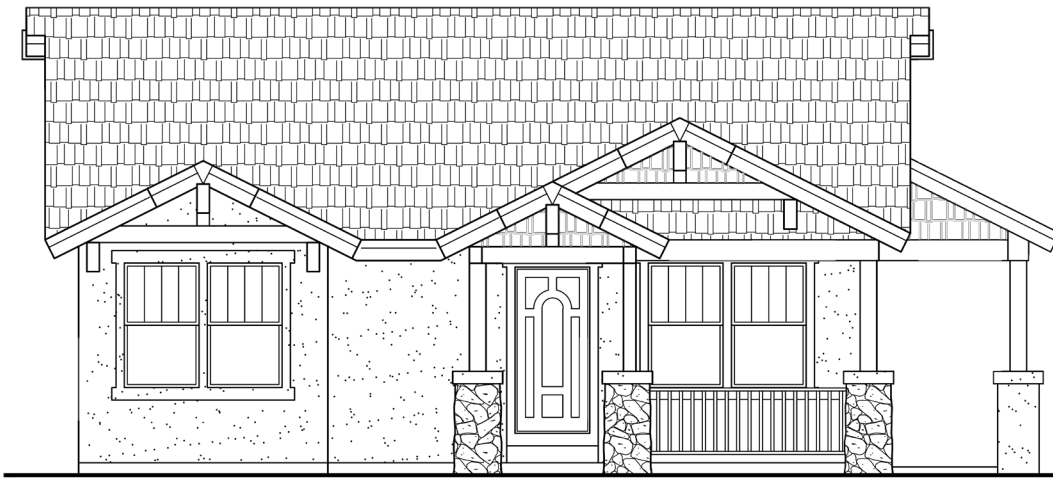

# VANGUARD HOMES

'van-gärd: at the forefront

## Madison

3,120 Sq.Ft. | 1,560 Sq.Ft. Finished

*Craftsman* (Included)

*French Country*

*Modern Contemporary*

Scan with your smart  
phone to see more

Updated October 5, 2017

\*This is a marketing rendering, square footage and elevations subject to change.