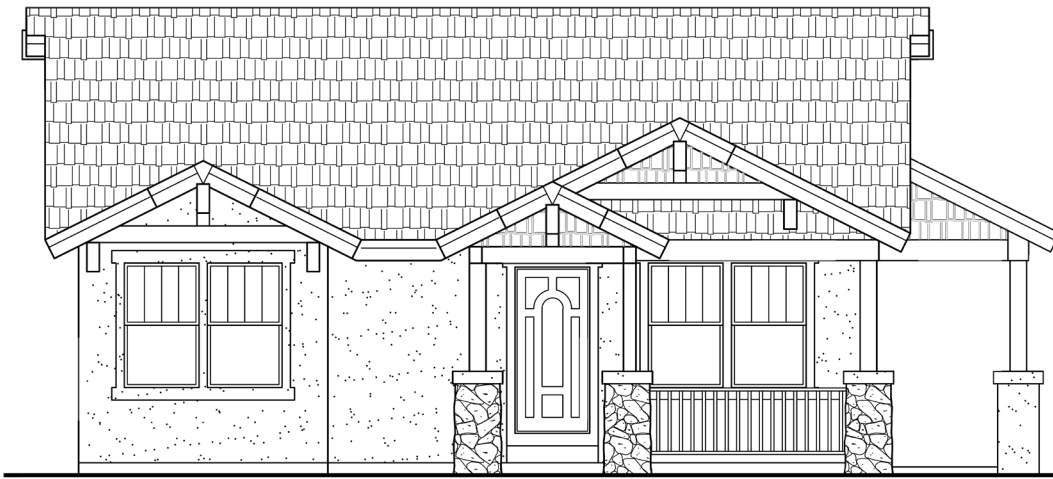

VANGUARD HOMES

'van-gård: at the forefront

Madison

3,120 Sq.Ft. | 1,560 Sq.Ft. Finished

Craftsman (Included)

French Country

Modern Contemporary

Scan with your smart phone to see more

Updated December 5, 2016

*This is a marketing rendering, square footage and elevations subject to change.

719.487.8957

| www.VanguardNewHomes.com

| Models Open Daily, Call For More Info

VANGUARD HOMES

'van-gard: at the forefront