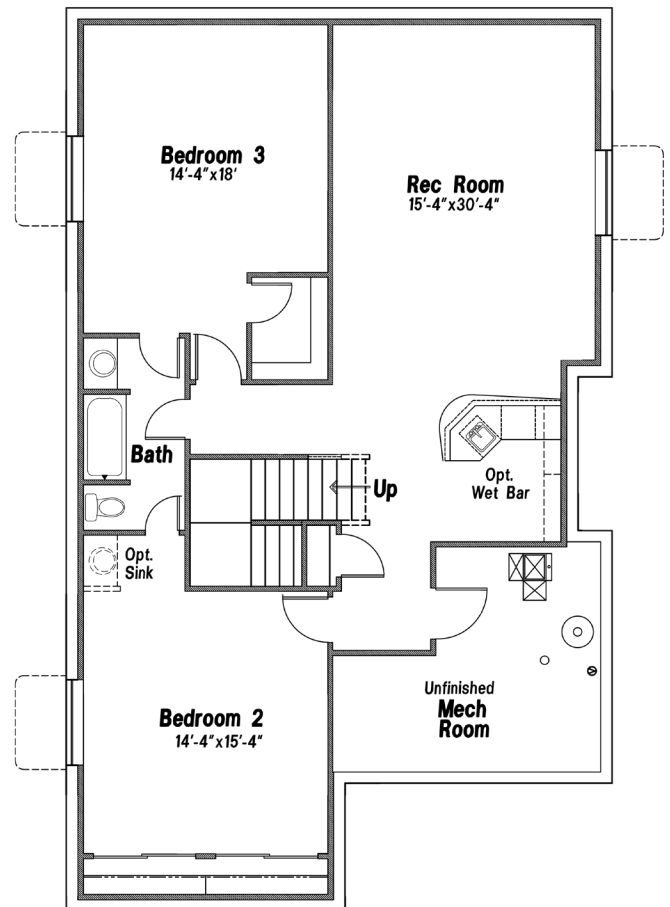

VANGUARD HOMES

'van-gård: at the forefront

Madison

3,120 Sq.Ft. | 1,560 Sq.Ft. Finished

Craftsman (Included)

French Country

Modern Contemporary

Scan with your smart phone to see more

Updated December 5, 2016

*This is a marketing rendering, square footage and elevations subject to change.

719.487.8957

| www.VanguardNewHomes.com

| Models Open Daily, Call For More Info

VANGUARD HOMES

'van-gard: at the forefront

Madison

Main Level
1560 FINISHED SQ. FT.

Optional Finished Basement
1306 FINISHED SQ. FT.
254 UNFINISHED SQ. FT.

Updated December 5, 2016

*This is a marketing rendering, square footage and elevations subject to change.