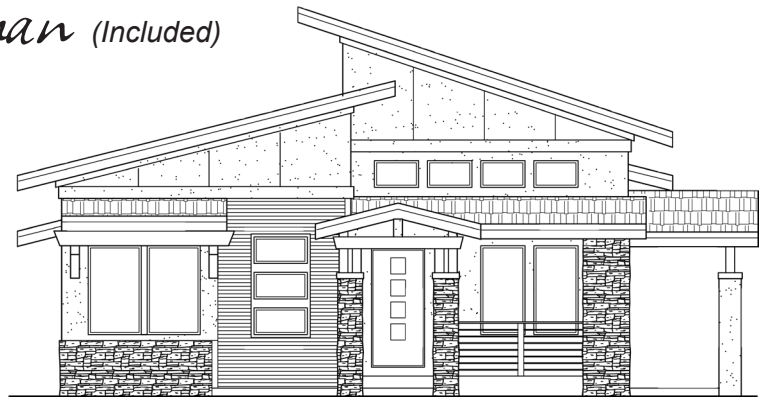

VANGUARD HOMES

'van-gård: at the forefront

Madison

3,120 Sq.Ft. | 1,560 Sq.Ft. Finished

Craftsman (Included)

European Cottage

Modern Contemporary

Updated April 10, 2018

*This is a marketing rendering, square footage and elevations subject to change.

Scan with your smart
phone to see more

719.487.8957

| www.VanguardNewHomes.com

| Models Open Daily, Call For More Info

Main Level
 1560 FINISHED SQ. FT.