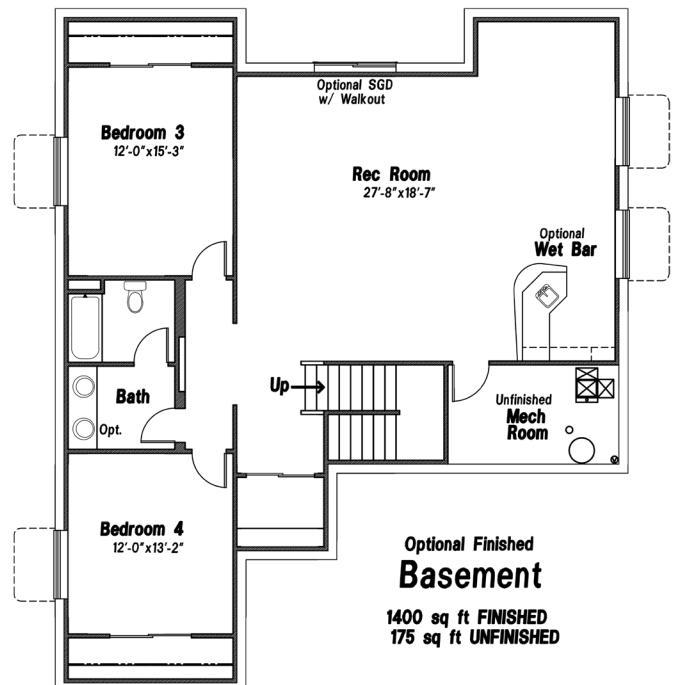

Updated October 5, 2017

*This is a marketing rendering, square footage and elevations subject to change.

719.487.8957

www.VanguardNewHomes.com

Models Open Daily, Call For More Info