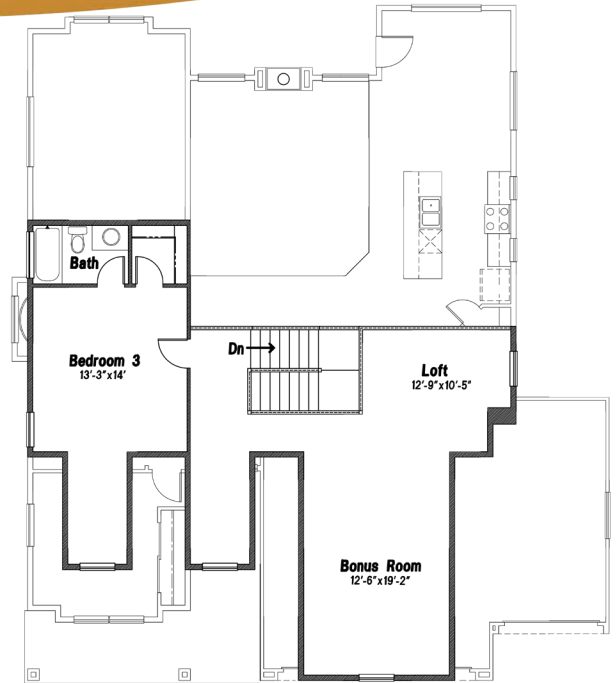

VANGUARD HOMES

'van-gård: at the forefront

Ramsgate

4,221 Sq.Ft. | 2,646 Sq.Ft. Finished

Cape Cod

European Cottage

Updated October 5, 2017

*This is a marketing rendering, square footage and elevations subject to change.

Scan with your smart
phone to see more

719.487.8957

| www.VanguardNewHomes.com

| Models Open Daily, Call For More Info

Updated October 5, 2017

*This is a marketing rendering, square footage and elevations subject to change.