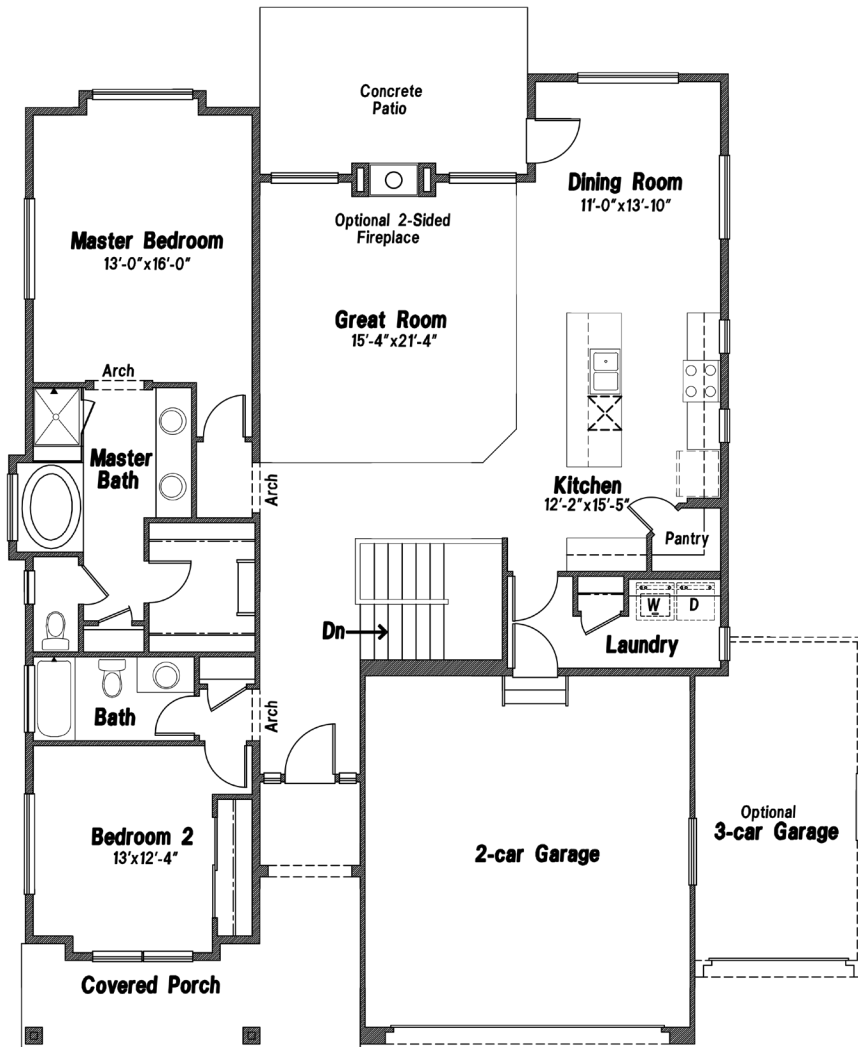

Updated October 5, 2017

*This is a marketing rendering, square footage and elevations subject to change.

719.487.8957

www.VanguardNewHomes.com

Models Open Daily, Call For More Info