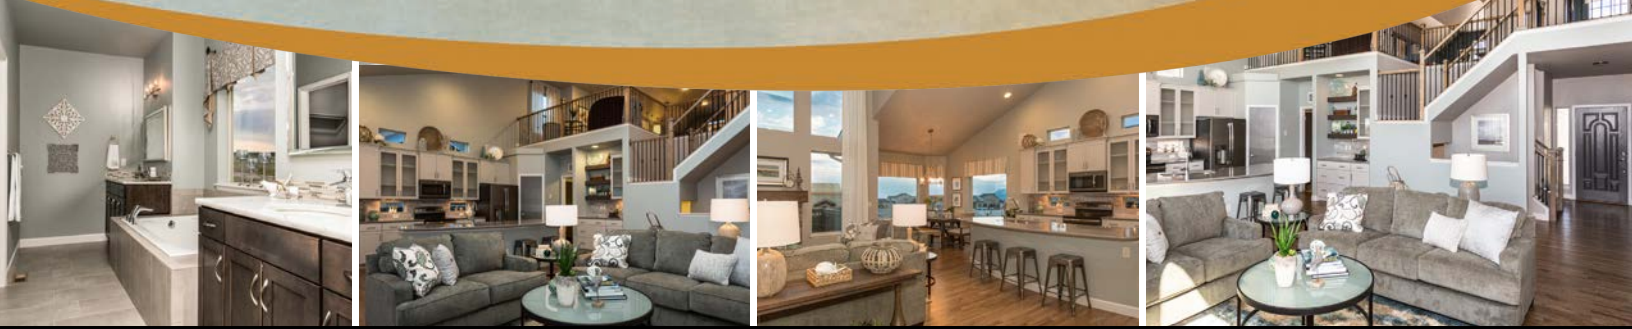

VANGUARD HOMES

'van-gård: at the forefront

Ramsgate

4,221 Sq.Ft. | 2,646 Sq.Ft. Finished

Cape Cod

European Cottage

Updated October 5, 2017

*This is a marketing rendering, square footage and elevations subject to change.