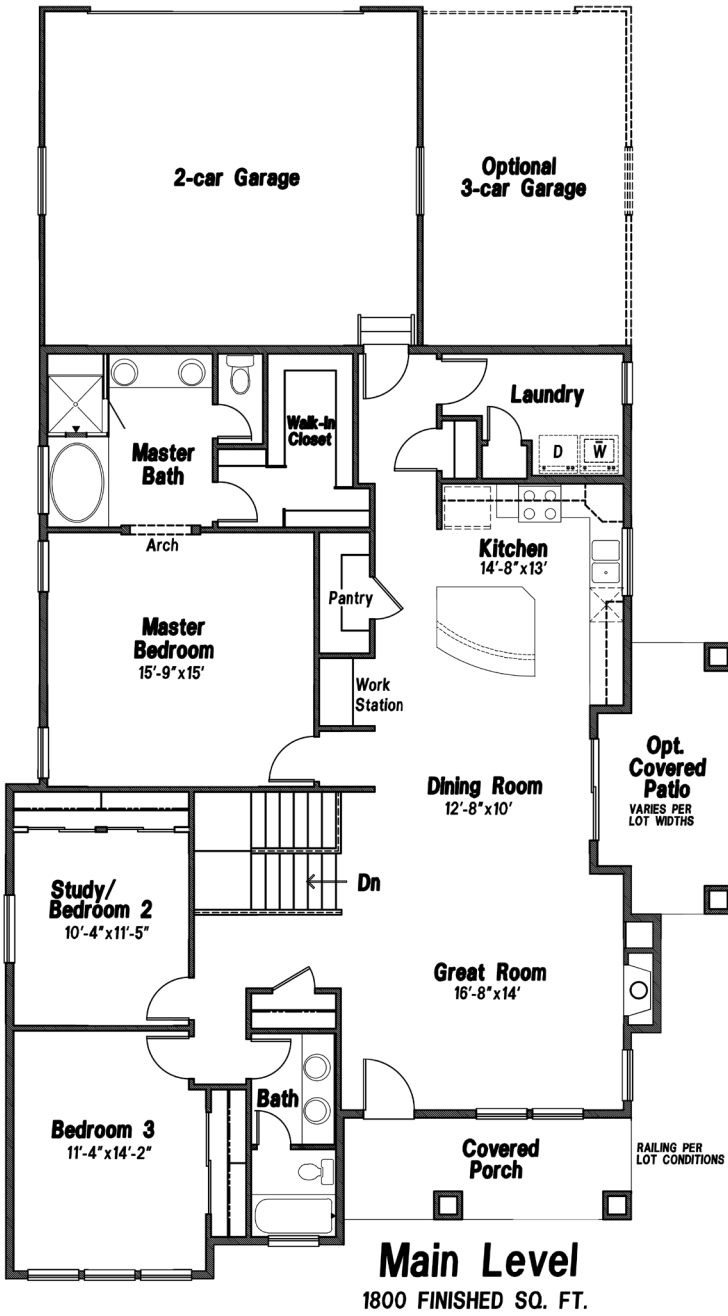

VANGUARD HOMES

'van-gard: at the forefront

Athens

Updated May 4, 2020

*This is a marketing rendering, square footage, elevations and inclusions subject to change.

719.487.8957

| www.VanguardNewHomes.com

| Models Open Daily, Call For More Info