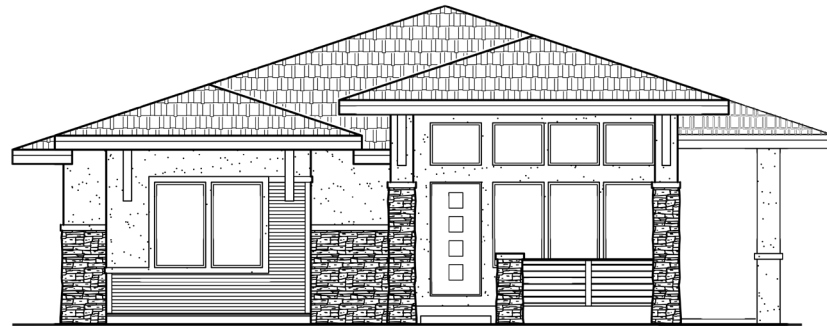

# Athens

3,563 Sq.Ft. | 1,800 Sq.Ft. Finished

*Craftsman* (Included)

Opt.  
Covered  
Patio

*European Cottage*

Opt.  
Covered  
Patio

*Modern Contemporary*

Opt.  
Covered  
Patio

Scan with your smart  
phone to see more

Updated May 4, 2020

\*This is a marketing rendering, square footage, elevations and inclusions subject to change.

719.487.8957

| [www.VanguardNewHomes.com](http://www.VanguardNewHomes.com)