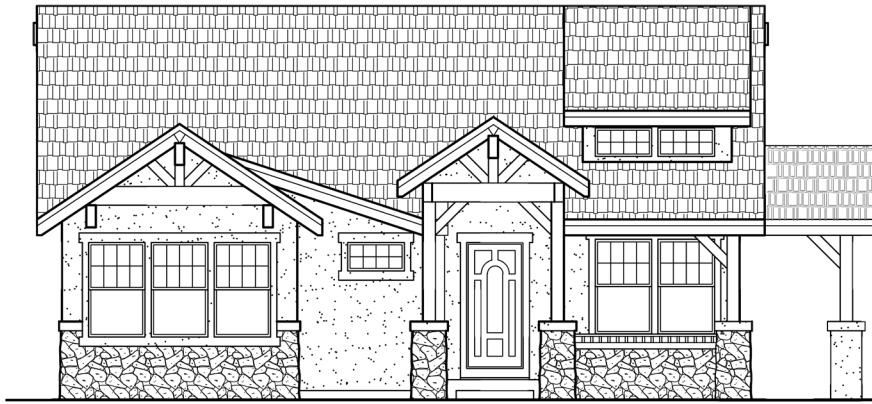

# VANGUARD HOMES

'van-gard: at the forefront

# Athens

3,563 Sq.Ft. | 1,800 Sq.Ft. Finished

*Craftsman* (Included)

Opt.  
Covered  
Patio

*European Cottage*

Opt.  
Covered  
Patio

*Modern Contemporary*

Opt.  
Covered  
Patio