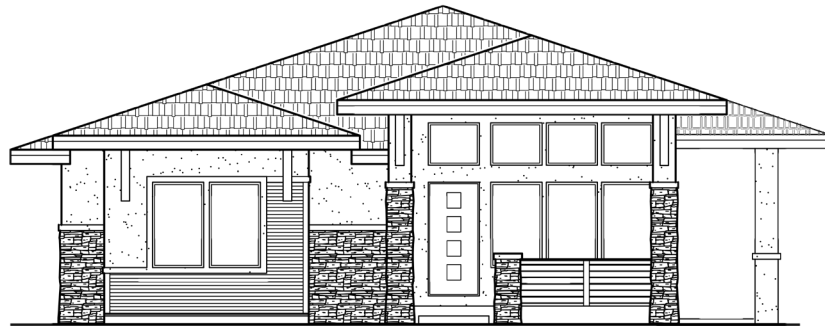

VANGUARD HOMES

'van-gard: at the forefront

Athens

3,563 Sq.Ft. | 1,800 Sq.Ft. Finished

Craftsman (Included)

Opt.
Covered
Patio

European Cottage

Opt.
Covered
Patio

Modern Contemporary

Opt.
Covered
Patio

Scan with your smart
phone to see more

Updated May 4, 2020

*This is a marketing rendering, square footage, elevations and inclusions subject to change.

719.487.8957

| www.VanguardNewHomes.com