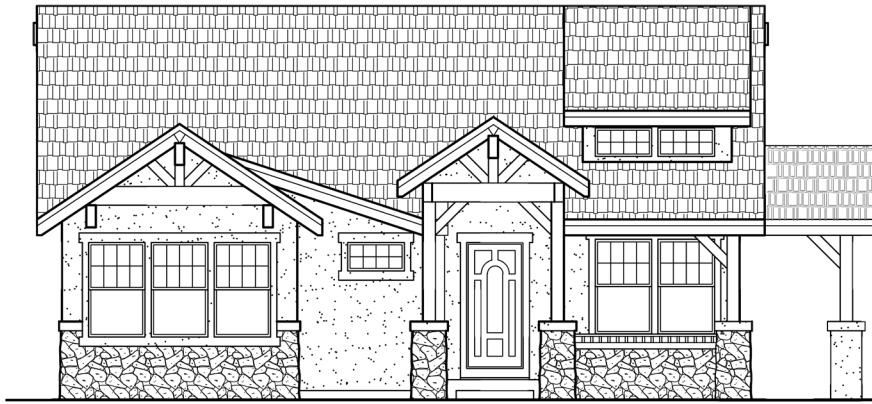

VANGUARD HOMES

'van-gard: at the forefront

Athens

3,563 Sq.Ft. | 1,800 Sq.Ft. Finished

Craftsman (Included)

Opt.
Covered
Patio

European Cottage

Opt.
Covered
Patio

Modern Contemporary

Opt.
Covered
Patio

Scan with your smart
phone to see more

Updated May 4, 2020

*This is a marketing rendering, square footage, elevations and inclusions subject to change.

719.487.8957

| www.VanguardNewHomes.com