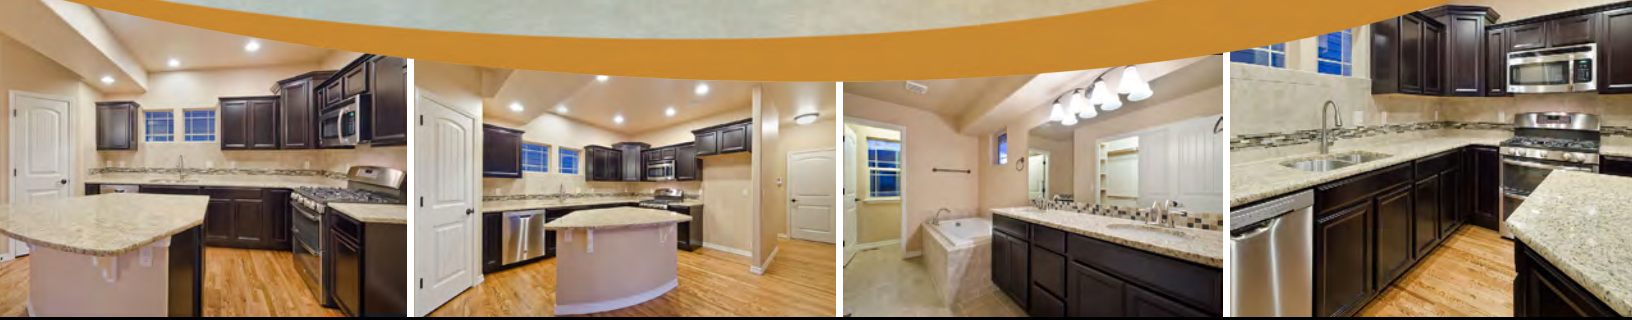

VANGUARD HOMES

'van-gard: at the forefront

Canton

3,343 Total Sq.Ft. | 2,271 Finished Sq.Ft.

Craftsman (Included)

Modern Contemporary

European Cottage

Scan with your smart phone to see more