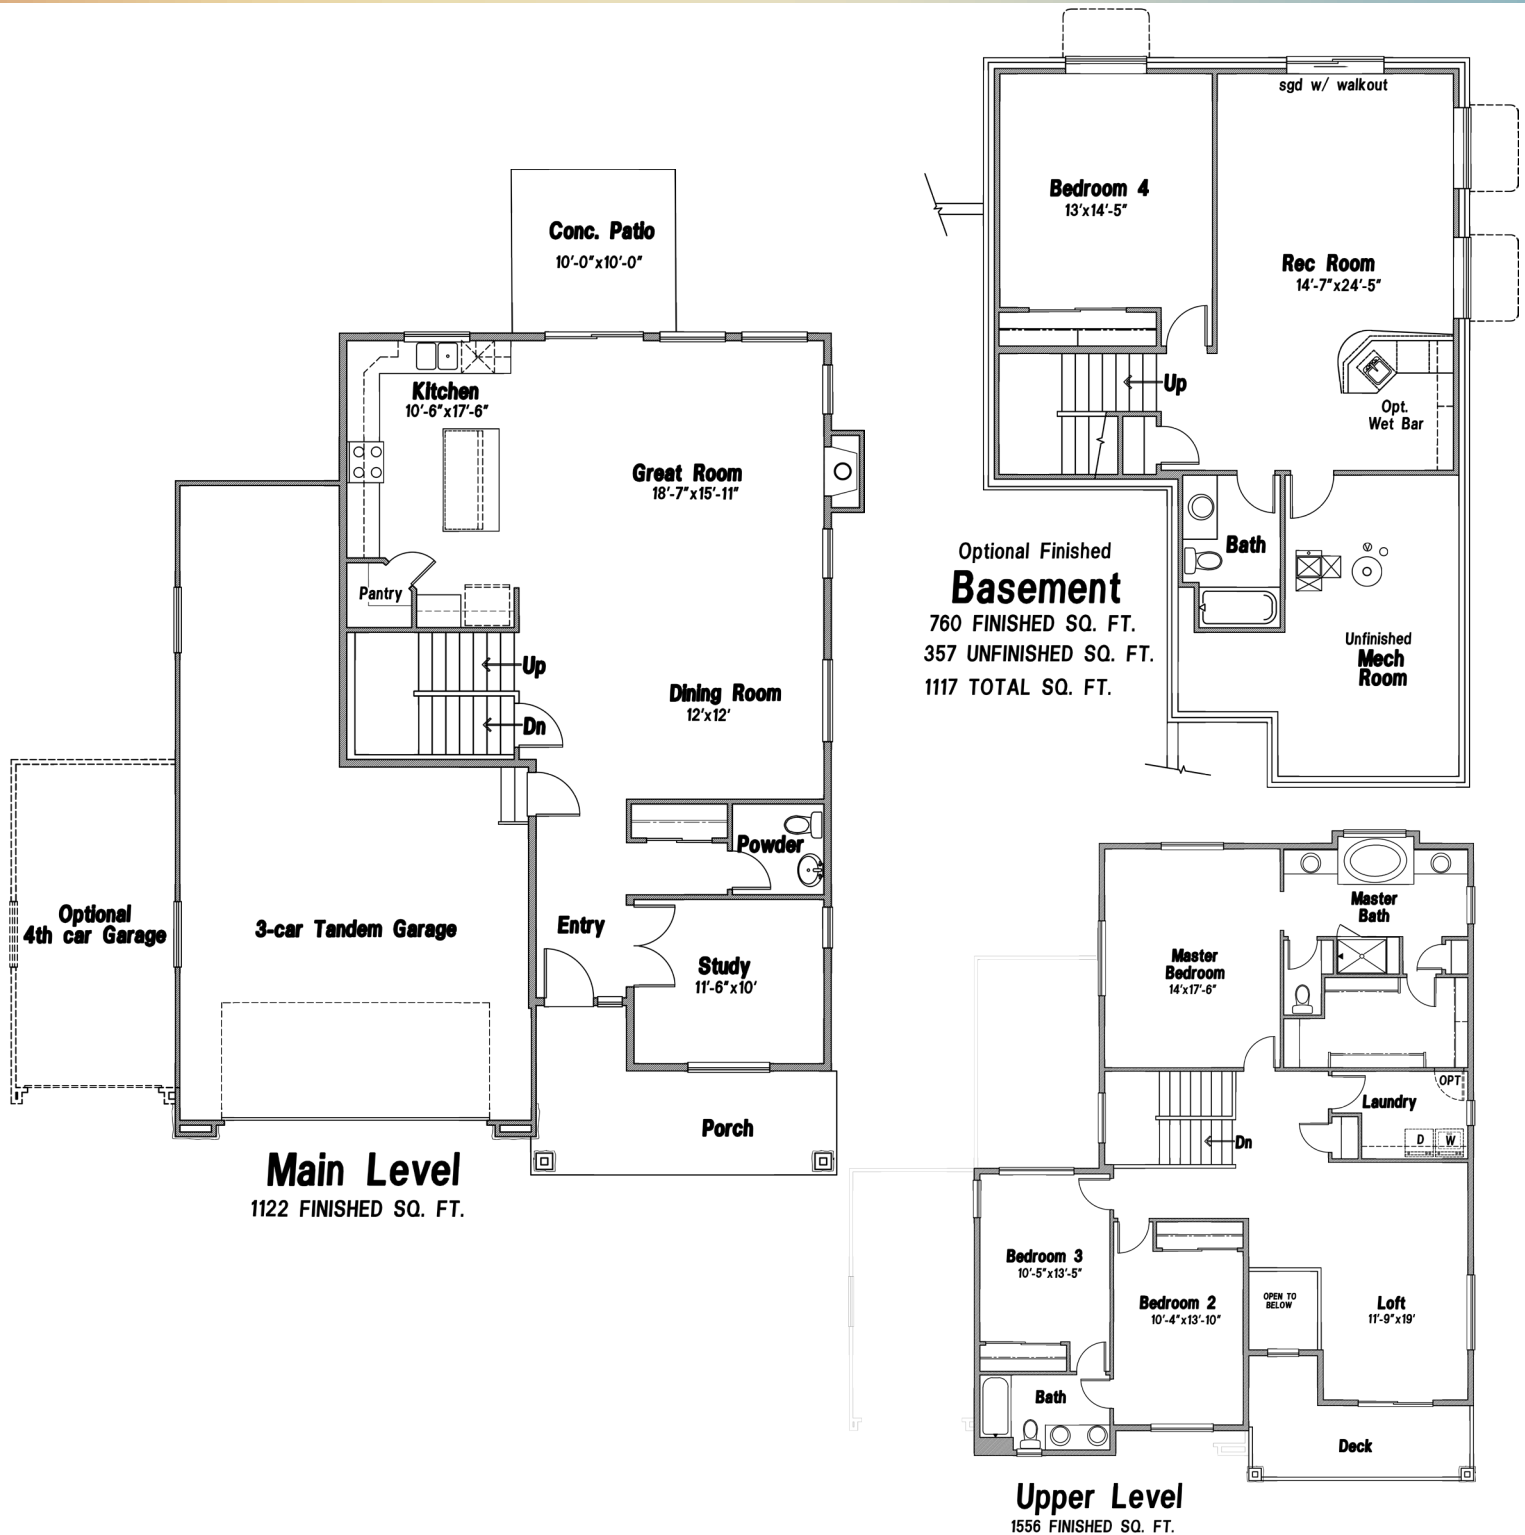

# Eastleigh Farm Series

3,795 Sq.Ft. | 2,678 Sq.Ft. Finished

OPT. 4TH CAR

OPT. 4TH CAR

*Craftsman*

*Farmhouse*

OPT. 4TH CAR

*Prairie*

Scan with your smart phone to see more

Updated December 2, 2021

\*This is a marketing rendering, square footage, elevations and inclusions subject to change.

Updated December 2, 2021

\*This is a marketing rendering, square footage, elevations and inclusions subject to change.