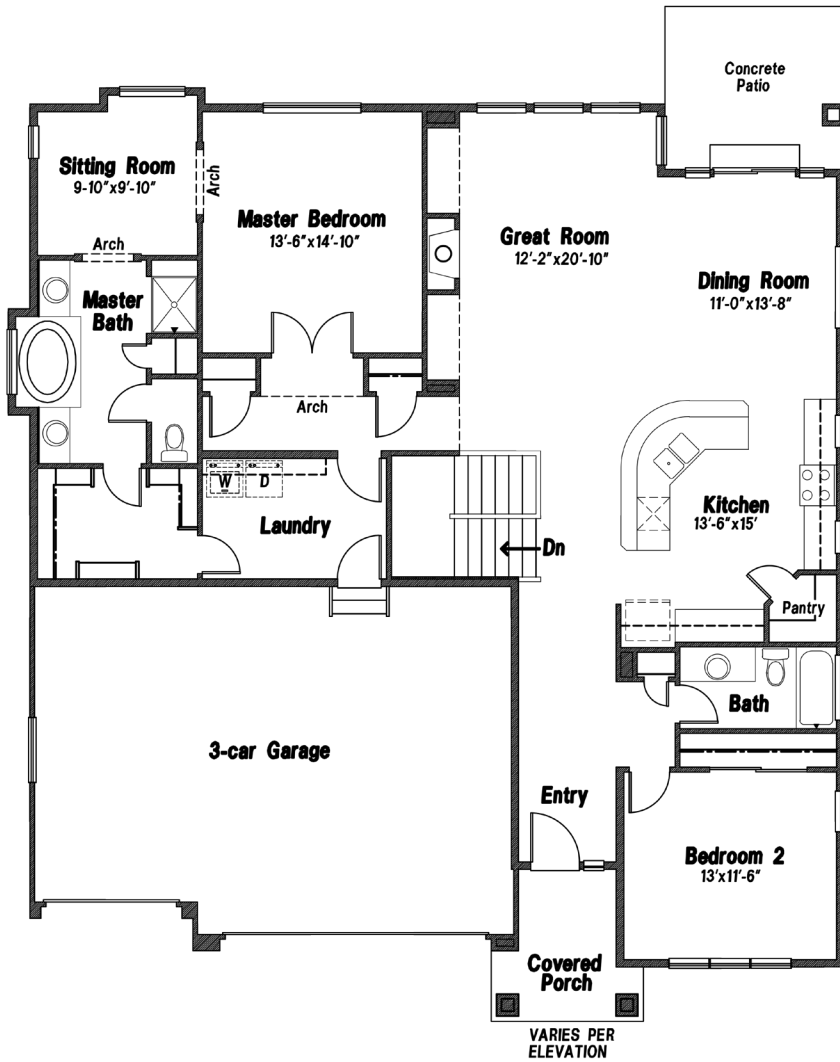

VANGUARD HOMES

'van-gard: at the forefront

Hillingdon

3,778 Sq.Ft. | 1,891 Sq.Ft. Finished

Craftsman (Included)

European Cottage

Tuscan

Scan with your smart
phone to see more

Updated January 10, 2019

*This is a marketing rendering, square footage, elevations and inclusions subject to change.

719.487.8957

| www.VanguardNewHomes.com

| Models Open Daily, Call For More Info

Main Level
1891 sq ft FINISHED