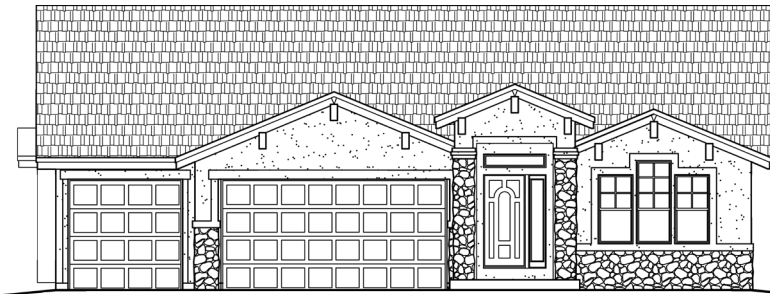

VANGUARD HOMES

'van-gard: at the forefront

Hillingdon

3,778 Sq.Ft. | 1,891 Sq.Ft. Finished

Craftsman (Included)

European Cottage

Tuscan

Scan with your smart
phone to see more

Updated January 10, 2019

*This is a marketing rendering, square footage, elevations and inclusions subject to change.

719.487.8957

| www.VanguardNewHomes.com

| Models Open Daily, Call For More Info

Main Level
1891 sq ft FINISHED