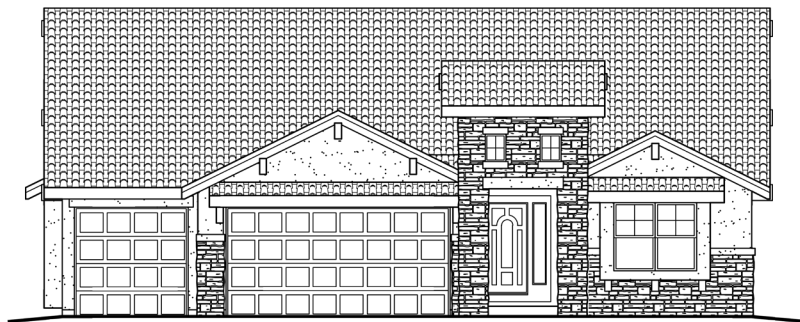

VANGUARD HOMES

'van-gard: at the forefront

Hillingdon

3,778 Sq.Ft. | 1,891 Sq.Ft. Finished

Craftsman (Included)

European Cottage

Tuscan

Scan with your smart
phone to see more

Updated January 10, 2019

*This is a marketing rendering, square footage, elevations and inclusions subject to change.

719.487.8957

| www.VanguardNewHomes.com

| Models Open Daily, Call For More Info

Main Level
1891 sq ft FINISHED