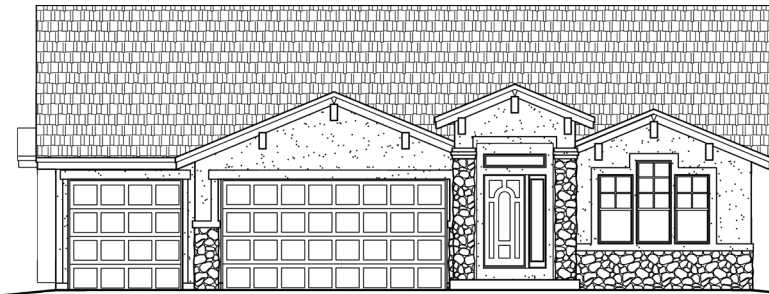

VANGUARD HOMES

'van-gard: at the forefront

Hillingdon

3,778 Sq.Ft. | 1,891 Sq.Ft. Finished

Craftsman (Included)

European Cottage

Tuscan

Scan with your smart
phone to see more

Updated January 10, 2019 *This is a marketing rendering, square footage, elevations and inclusions subject to change.

719.487.8957 | www.VanguardNewHomes.com | Models Open Daily, Call For More Info