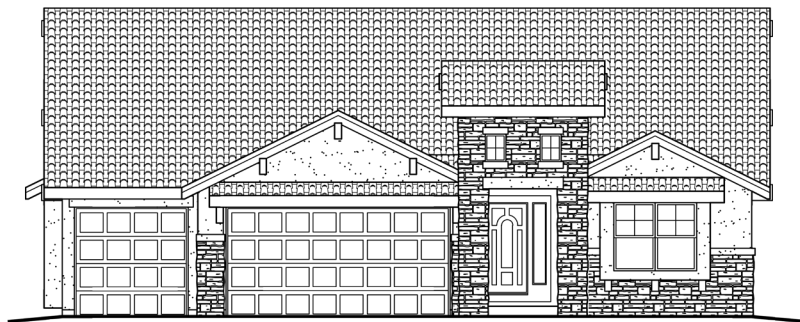

VANGUARD HOMES

'van-gard: at the forefront

Hillingdon

3,778 Sq.Ft. | 1,891 Sq.Ft. Finished

Craftsman (Included)

European Cottage

Tuscan

Scan with your smart
phone to see more

Updated January 10, 2019 *This is a marketing rendering, square footage, elevations and inclusions subject to change.

719.487.8957 | www.VanguardNewHomes.com | Models Open Daily, Call For More Info