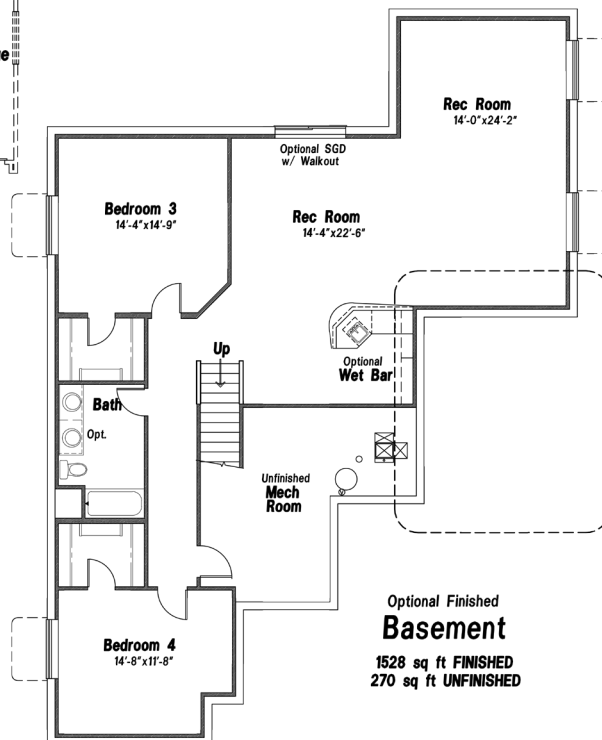

VANGUARD HOMES

'van-gard: at the forefront

Lancashire

Main Level
1809 sq ft FINISHED

Study Opt.
Add 167 sq ft FINISHED

Optional Finished Basement
1528 sq ft FINISHED
270 sq ft UNFINISHED

w/ Study Opt.
Add 167 sq ft UNFINISHED