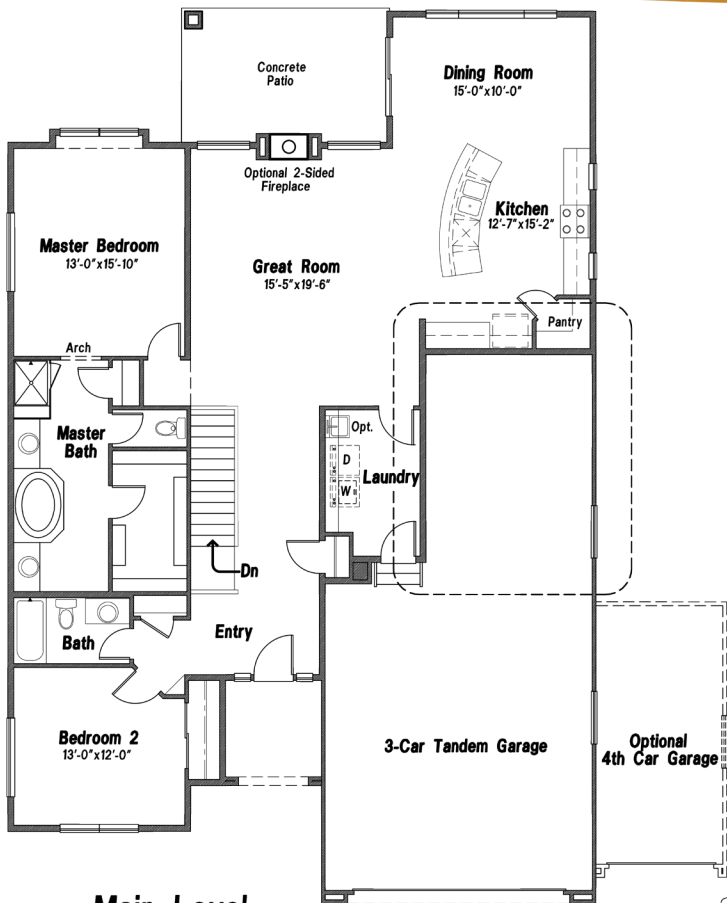

VANGUARD HOMES

'van-gard: at the forefront

Lancashire

Main Level
1809 sq ft FINISHED

Study Opt.
Add 167 sq ft FINISHED

Optional Finished Basement
1528 sq ft FINISHED
270 sq ft UNFINISHED

w/ Study Opt.
Add 167 sq ft UNFINISHED