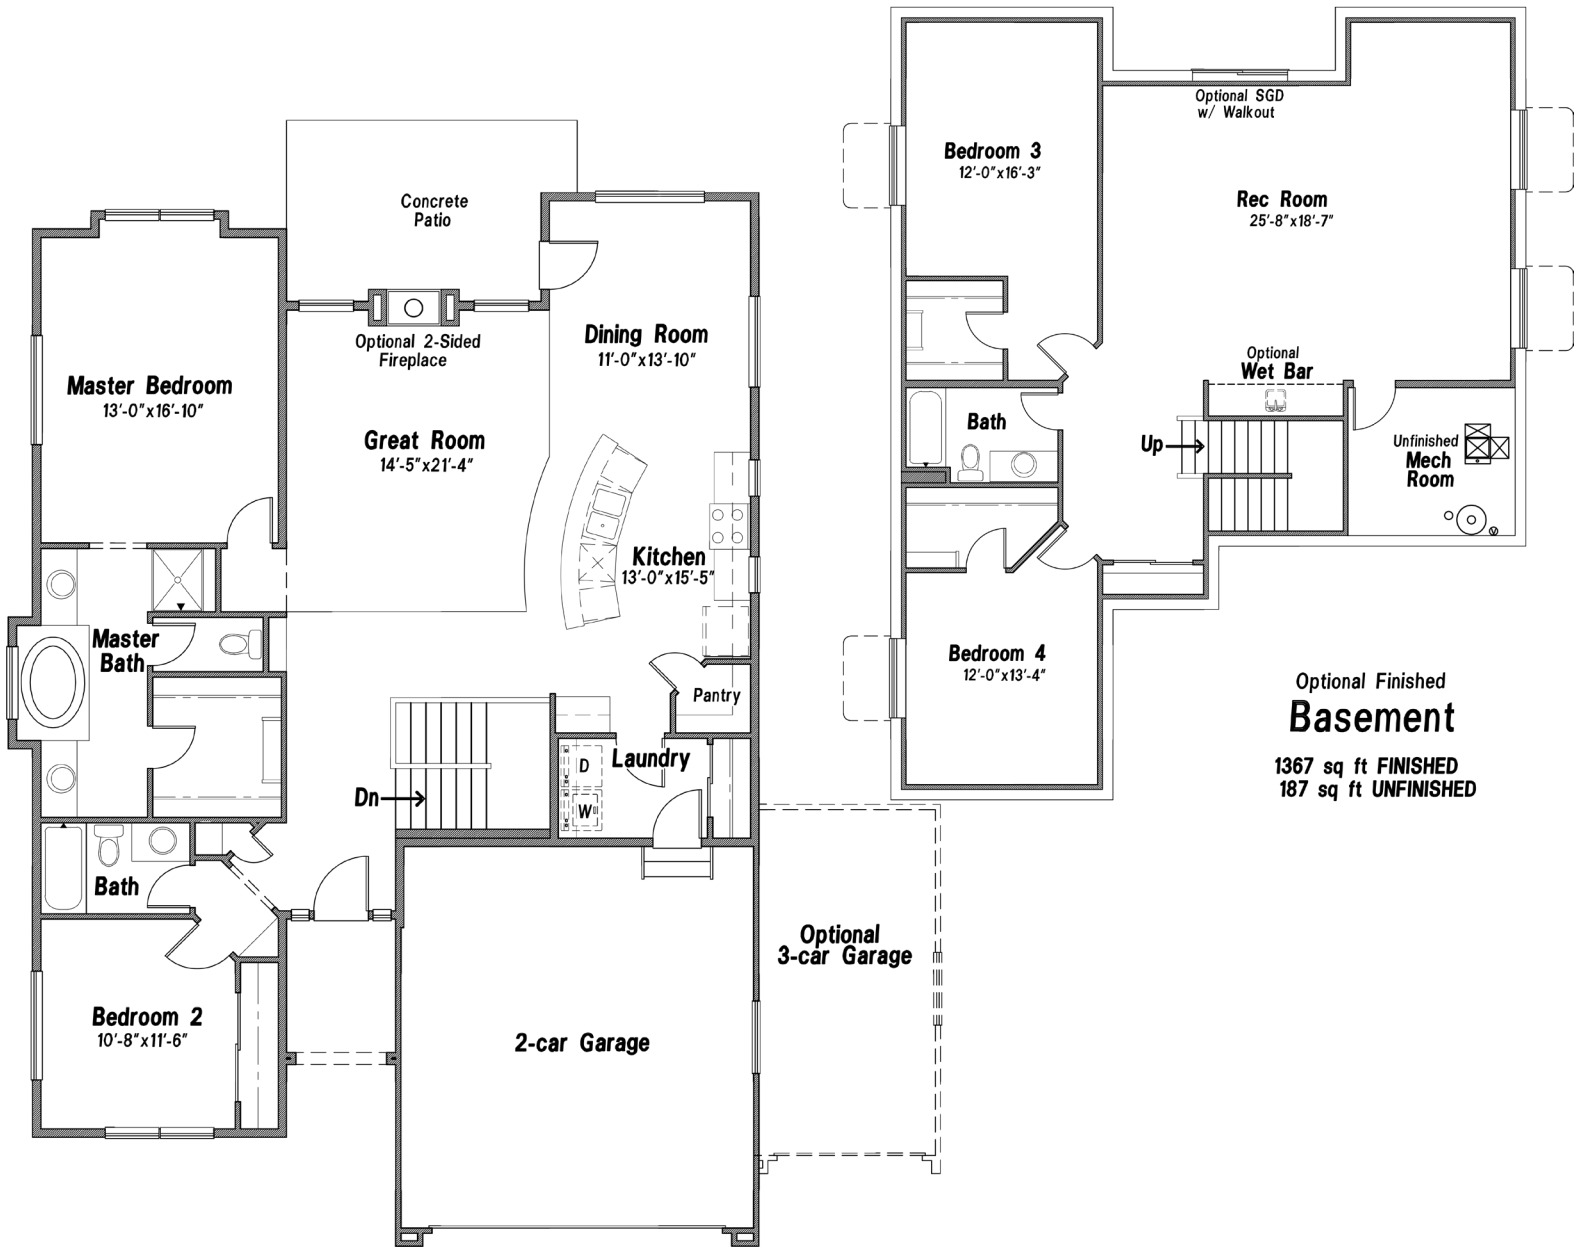

VANGUARD HOMES

'van-gärd: at the forefront

Somerton II

3,152 Sq.Ft. | 1,598 Sq.Ft. Finished

Craftsman
(Included)

European Cottage

Scan with your smart
phone to see more

Updated October 27, 2021

Somerton II

Main Level

1598 sq ft FINISHED

Updated October 27, 2021

*This is a marketing rendering, square footage, elevations and inclusions subject to change.

719.487.8957

| www.VanguardNewHomes.com

| Models Open Daily, Call For More Info