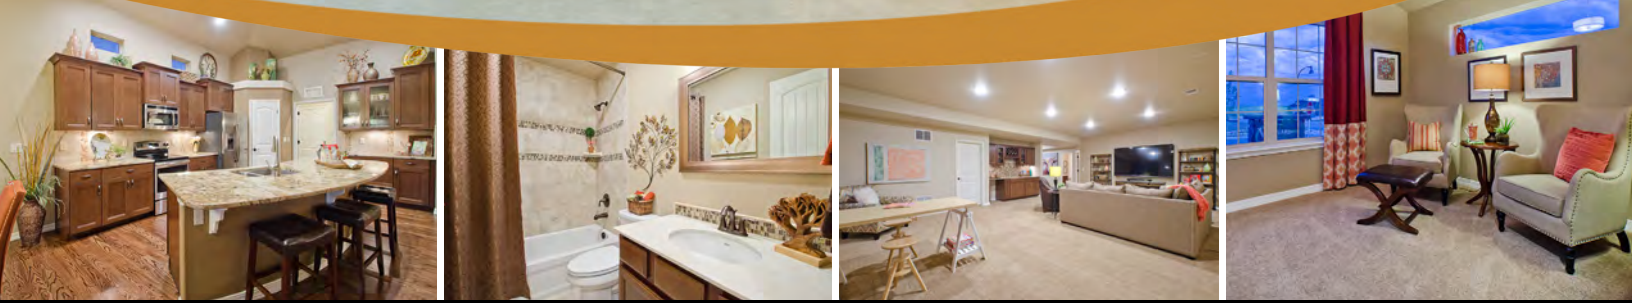

VANGUARD HOMES

'van-gärd: at the forefront

Somerton II

3,152 Sq.Ft. | 1,598 Sq.Ft. Finished

Craftsman
(Included)

European Cottage

Scan with your smart
phone to see more

Updated October 27, 2021