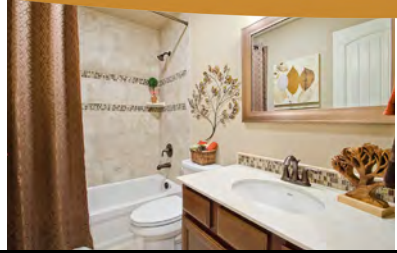

VANGUARD HOMES

'van-gärd: at the forefront

Somerton II

3,152 Sq.Ft. | 1,598 Sq.Ft. Finished

Craftsman
(Included)

European Cottage

Scan with your smart
phone to see more

Updated October 27, 2021