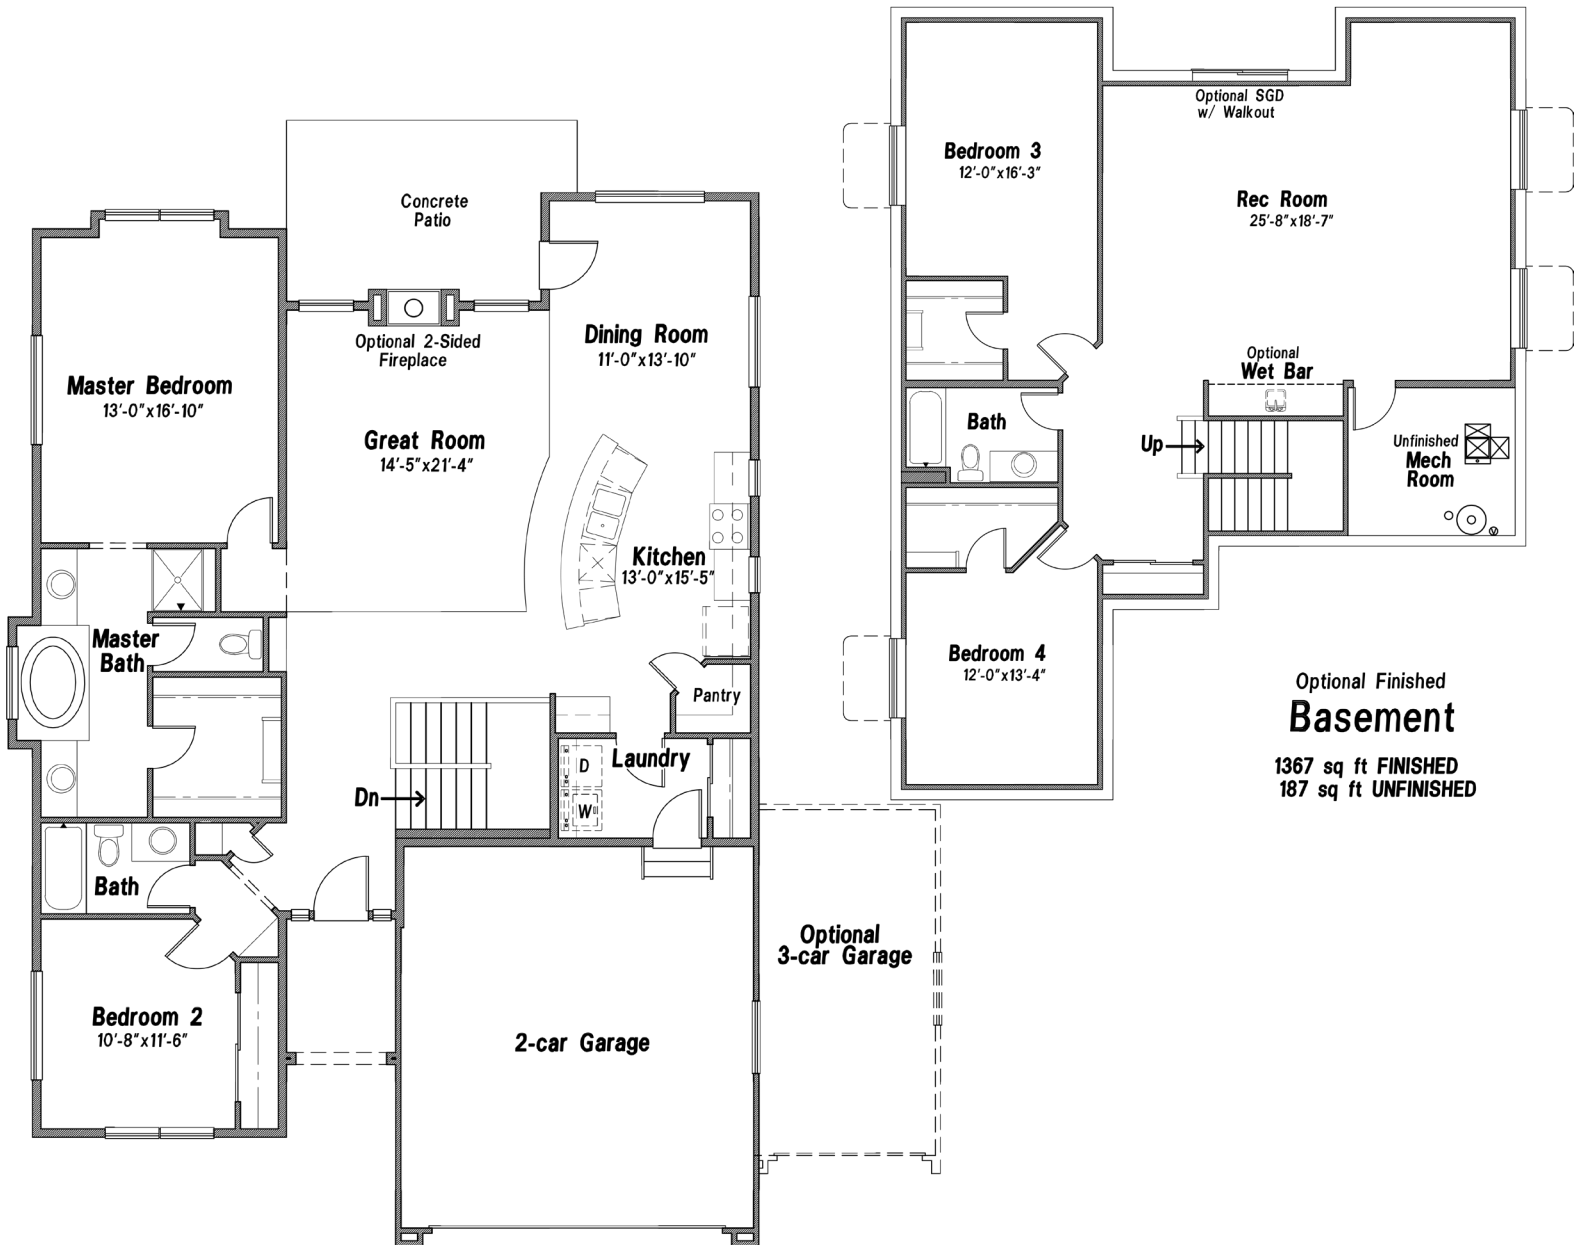

## Somerton II

### Main Level

1598 sq ft FINISHED

Updated October 27, 2021

\*This is a marketing rendering, square footage, elevations and inclusions subject to change.

719.487.8957

| [www.VanguardNewHomes.com](http://www.VanguardNewHomes.com)