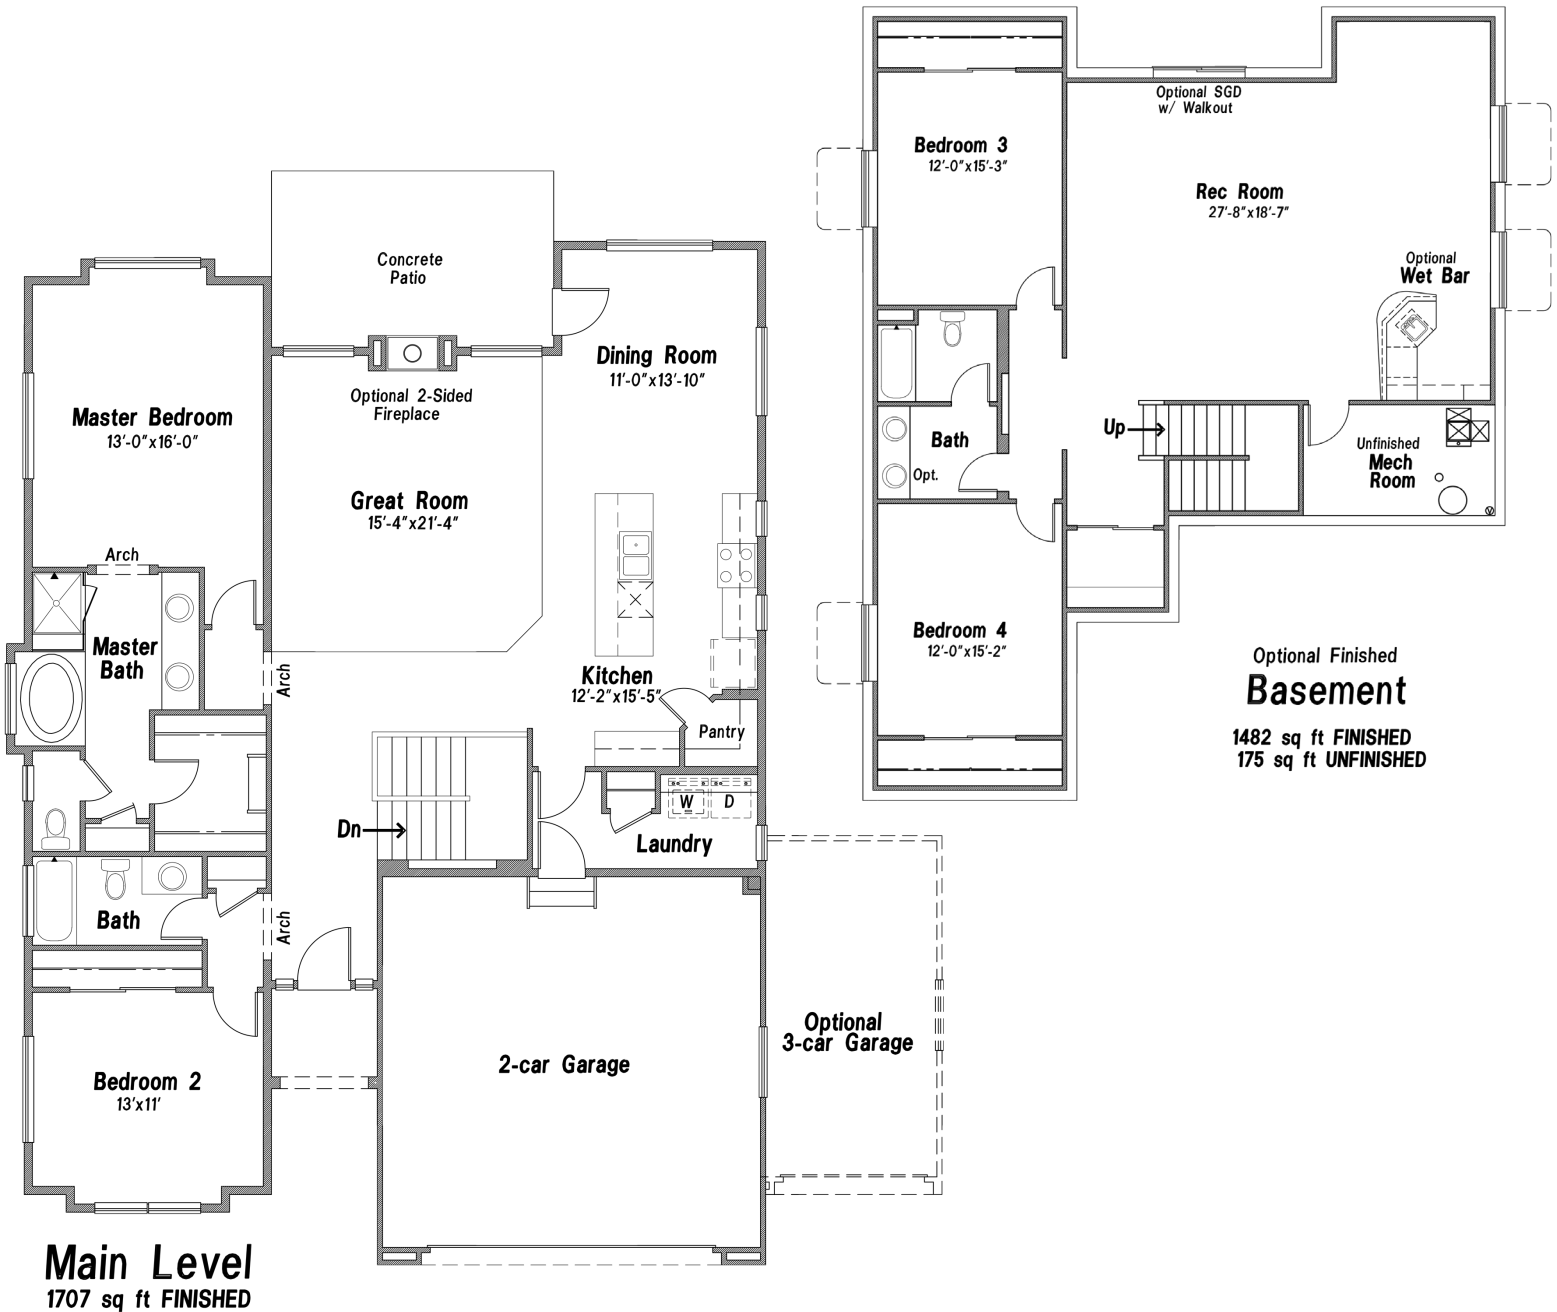

VANGUARD HOMES

'van-gärd: at the forefront

Somerton III

3,364 Sq.Ft. | 1,707 Sq.Ft. Finished

Craftsman
(Included)

European Cottage

Scan with your smart
phone to see more

Updated October 27, 2021 *This is a marketing rendering, square footage, elevations and inclusions subject to change.

719.487.8957 | www.VanguardNewHomes.com | Models Open Daily, Call For More Info

VANGUARD HOMES

'van-gard: at the forefront

Somerton III

Updated October 27, 2021

*This is a marketing rendering, square footage, elevations and inclusions subject to change.