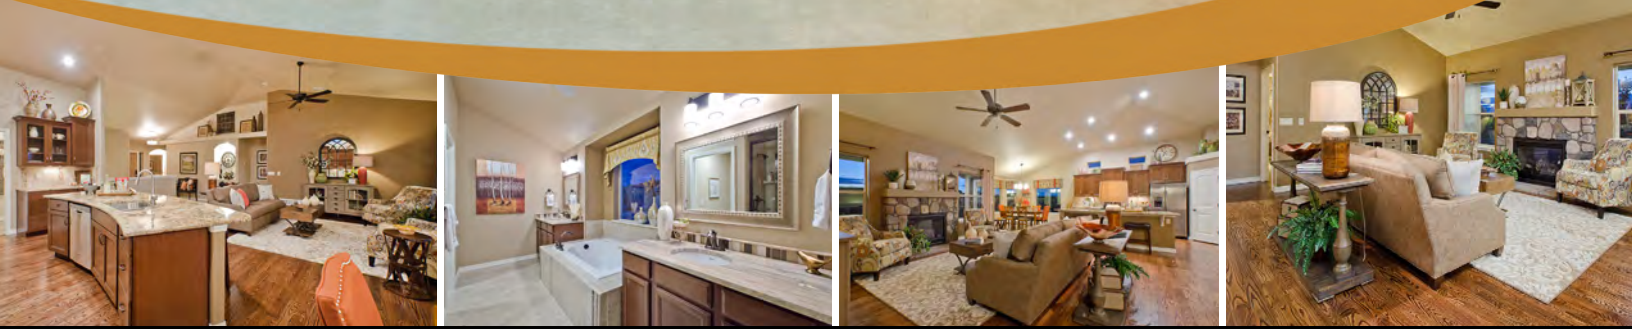

VANGUARD HOMES

'van-gärd: at the forefront

Somerton III

3,364 Sq.Ft. | 1,707 Sq.Ft. Finished

Craftsman
(Included)

European Cottage

Scan with your smart
phone to see more

Updated October 27, 2021 *This is a marketing rendering, square footage, elevations and inclusions subject to change.